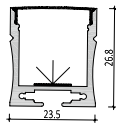

Dimension

Accessories

Mini size
Surface-mounted linear fixture

Dimension

Installation steps

-1

-2

-OR