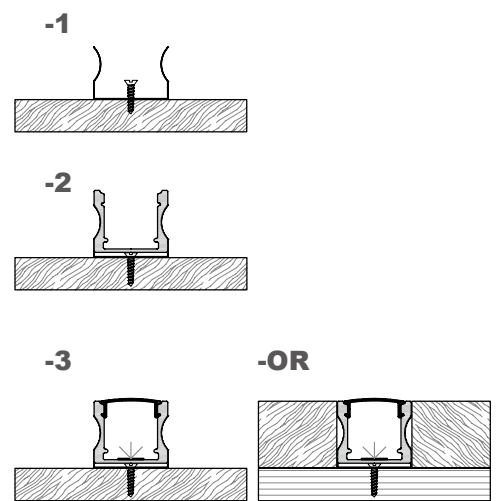

XQ-006-M1712

Dimension

XQ-048-M1714

Installation steps

Accessories

Mini size Surface-mounted linear fixture

These Surface-mounted linear fixtures are our hot-selling products with a narrow, low profile. The 118-degree beam angle is ideal for a wide, even spread of light like in cove and wall-washing applications. They can create clean, modern linear designs for retail stores, commercial buildings and residential interiors. Some of them can also be used in conjunction with our tiltable stands. There are includes a choice of clear, frosted or milky diffuser. We also support customized product if you have a good idea.