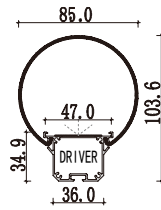

193-MB86100
pg151