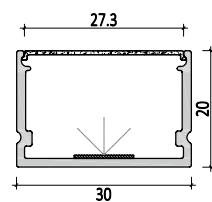

Dimension

Accessories

Mini size
Surface-mounted linear fixture

Dimension

Installation steps

-1

-2

-OR