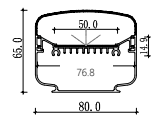

Dimension

Installation steps

Accessories