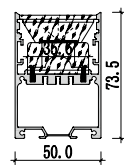

Dimension

Installation steps

Accessories