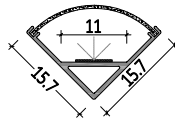

XQ-011-M1818