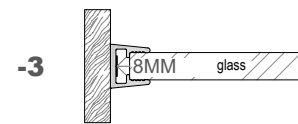

Accessories