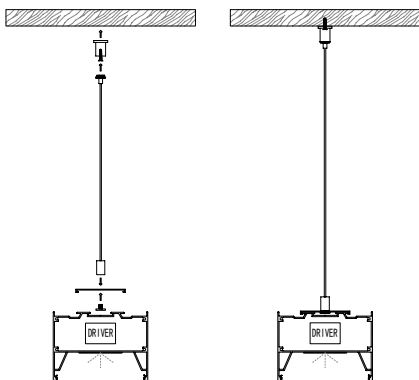

Large size
Office lighting series
Various installation options

- 1- Cord installed to profile & nail into the ceiling
- 2- Complete fixed