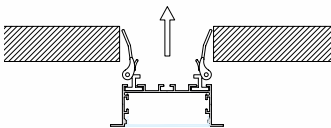

2- Push into the slot