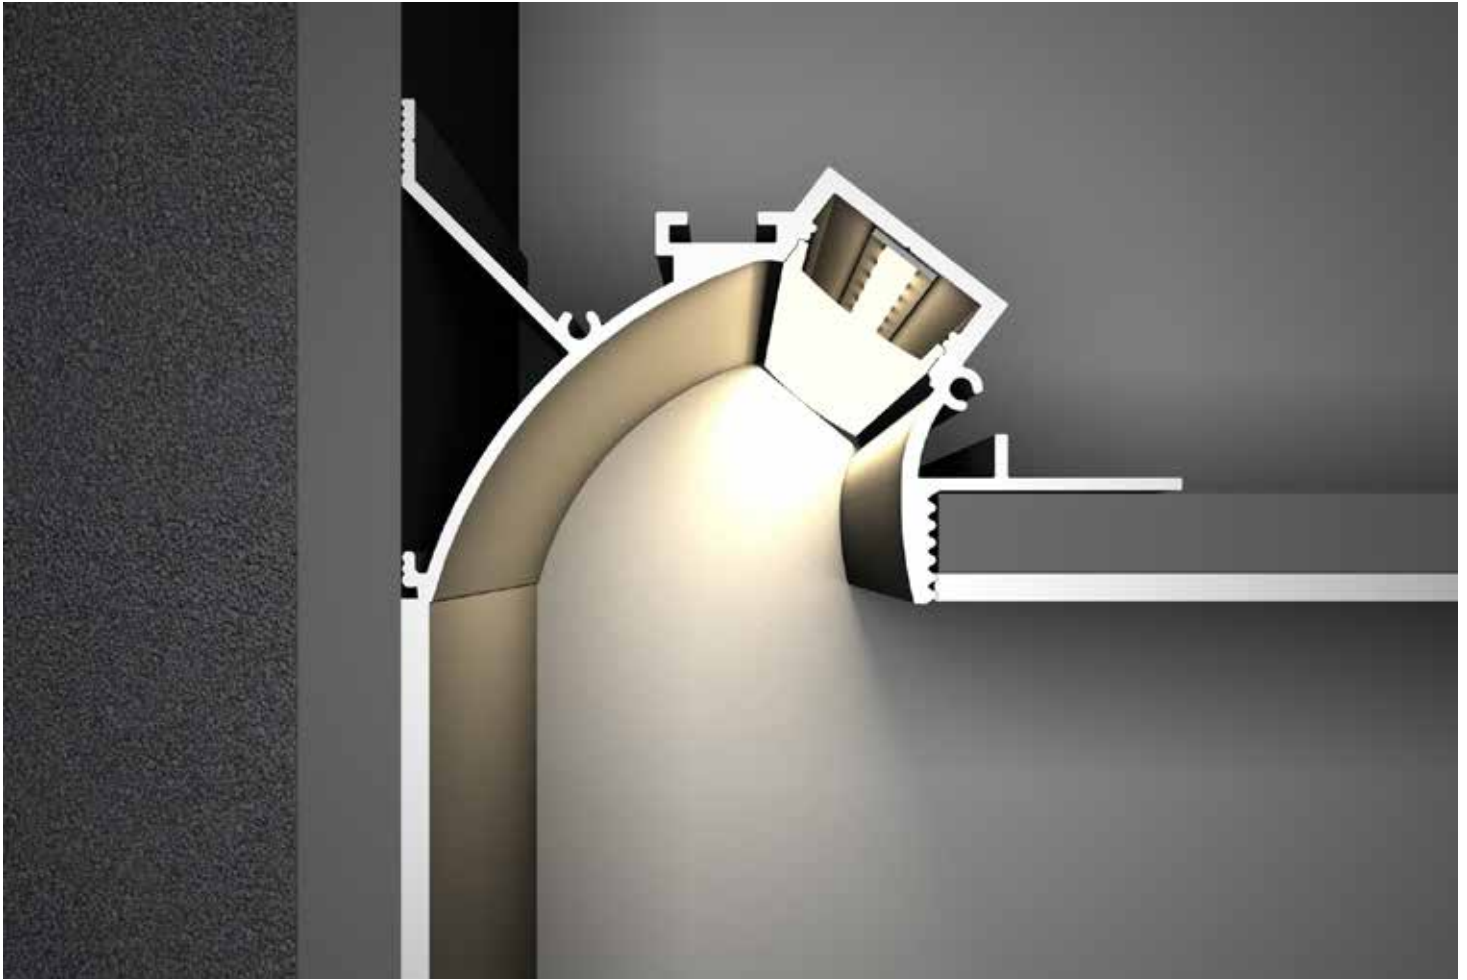

Dimension

Installation steps

XQ-259-C8958

Accessories