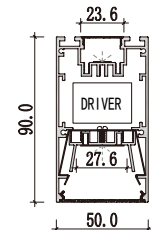

674-BM5090
pg142