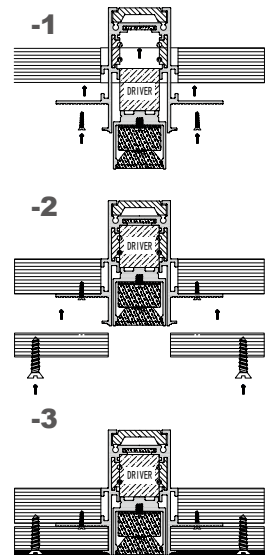

You can also add the controlling system to adjust the lighting such as Dali system.

Magnetic Linear Track Light System

XQ-219-C7052

Dimension

Installation steps

Accessories

Trimless type

Dimension