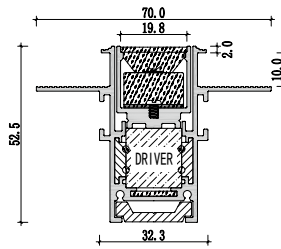

You can also add the controlling system to adjust the lighting such as Dali system.

Magnetic Linear Track Light System

XQ-219-C7052

Dimension

Installation steps

Accessories

Trimless type

Dimension