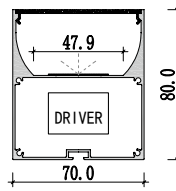

502-BM7080
pg138