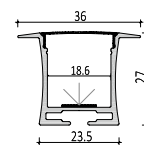

078-BY3627
pg132