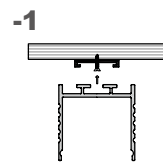

Dimension

Accessories

Mini size
Surface-mounted linear fixture

Dimension

Installation steps

-1

-2

-OR

XQ-818-M2427

Accessories

Dimension

Installation steps

XQ-111-M3535

Accessories

Mini size
Surface-mounted linear fixture

Dimension