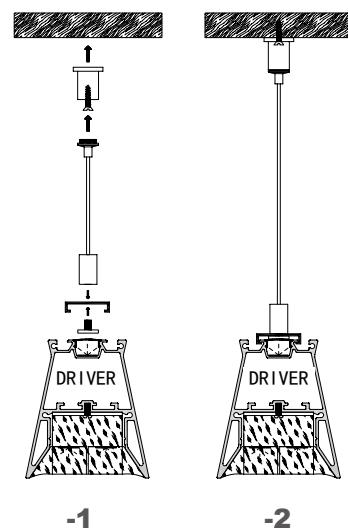

Installation steps