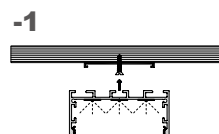

1- Clip installed to profile

2- Push into the slot

3- Complete fixed

Large size
Surface mounted office lighting

XQ-641-BM5035

Dimension

Installation steps

XQ-822-BM7535