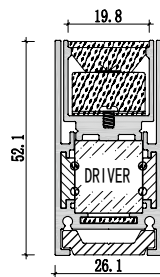

Installation steps

XQ-220-C7052

Accessories

XQ-218-C2652

Dimension

Installation steps

Accessories

Large size
Deep Anti-glare, UGR<16