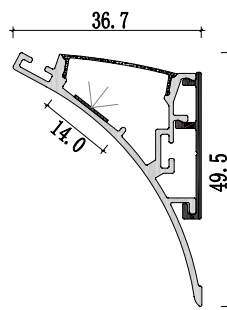

Accessories

Dimension

Installation steps

XQ-232-M5036

Accessories

XQ-186-C9718

Trimless series

This series products fully integrated architectural lighting, it offers unprecedented visual possibilities through Invisible line. The profiles can be easily integrated at a minimum installation depth of only 10 mm. The almost infinite three-dimensional matching combinations offer unprecedented freedom to satisfy all creative ambitions.