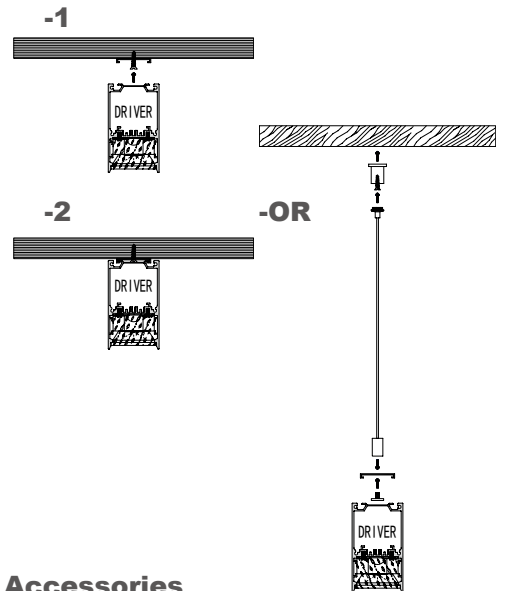

Large size
Anti-glare light fixture

UGR < 19
Anti-glare series

Large size
Anti-glare light fixture

Dimension

XQ-836-BM4375

Installation steps

Accessories

Dimension

Accessories

Large size
Anti-glare light fixture

Dimension

Installation steps

XQ-688-BM5575

Accessories

688 - L190mm

Dimension