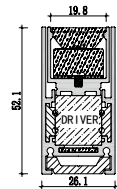

218-C2652
pg111