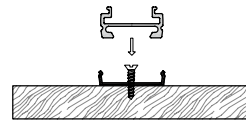

Installation steps

-1