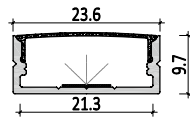

Dimension

Installation steps

-1

-2

-3

Accessories