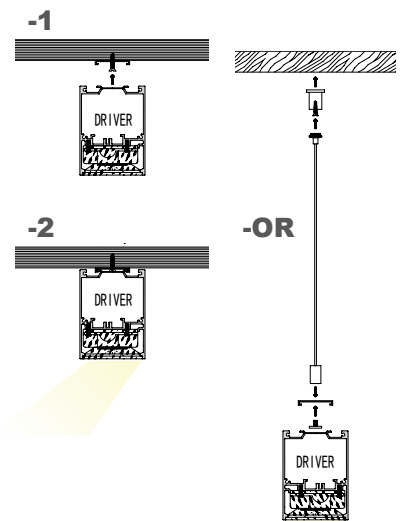

Accessories

Large size
Anti-glare light fixture

Dimension

Installation steps

XQ-688-BM5575

Accessories

688 - L190mm

Dimension