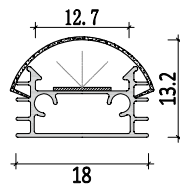

Accessories

XQ-004-M1513

Dimension

Installation steps

-1

-2

-3

Accessories

Mini size
Surface-mounted linear fixture

XQ-058-M1814

Dimension

Installation steps

Accessories

XQ-012-M1506

XQ-013-M1707

Dimension