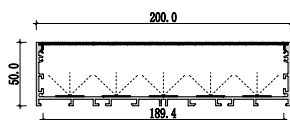

XQ-679-BM15045

Dimension

Installation steps

XQ-686-BM20050

Accessories

Large size
Recessed office lighting

Dimension

Installation steps