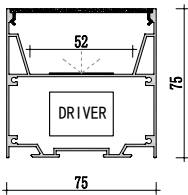

666-BM7575
pg140