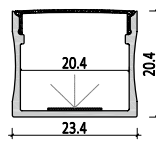

XQ-627-M3535