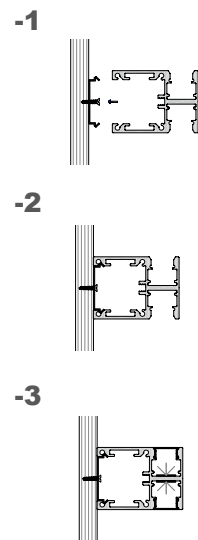

-OR

Magnet

Accessories

Mini size
Surface-mounted linear fixture

Art
aluminum
profile

XQ-231-M3626

Dimension

Installation steps