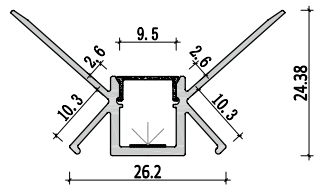

Dimension

Installation steps

Accessories

Dimension

Installation steps

Accessories