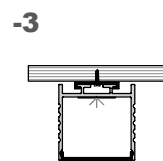

Dimension

Accessories

Mini size
Surface-mounted linear fixture

Dimension

Installation steps

-1

-2

-OR

XQ-818-M2427

Accessories

Dimension

Installation steps

XQ-111-M3535

Accessories

Mini size
Surface-mounted linear fixture

Dimension