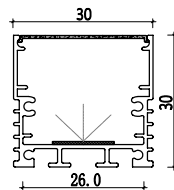

Mini size
Surface-mounted linear fixture

Dimension

Installation steps

-1

-2

-OR

Accessories