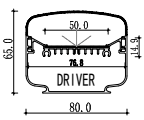

Tri-proof light series / pg156~pg159

694-S8065
pg157