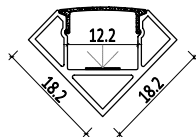

Dimension

Installation steps

-1

-2

-3

Accessories