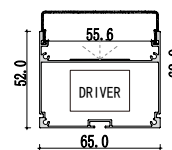

624-BM6565
pg148