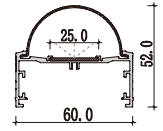

182-BM6052
pg152