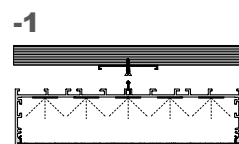

Installation steps

XQ-686-BM20050