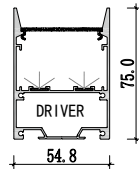

132-BM5575
pg138