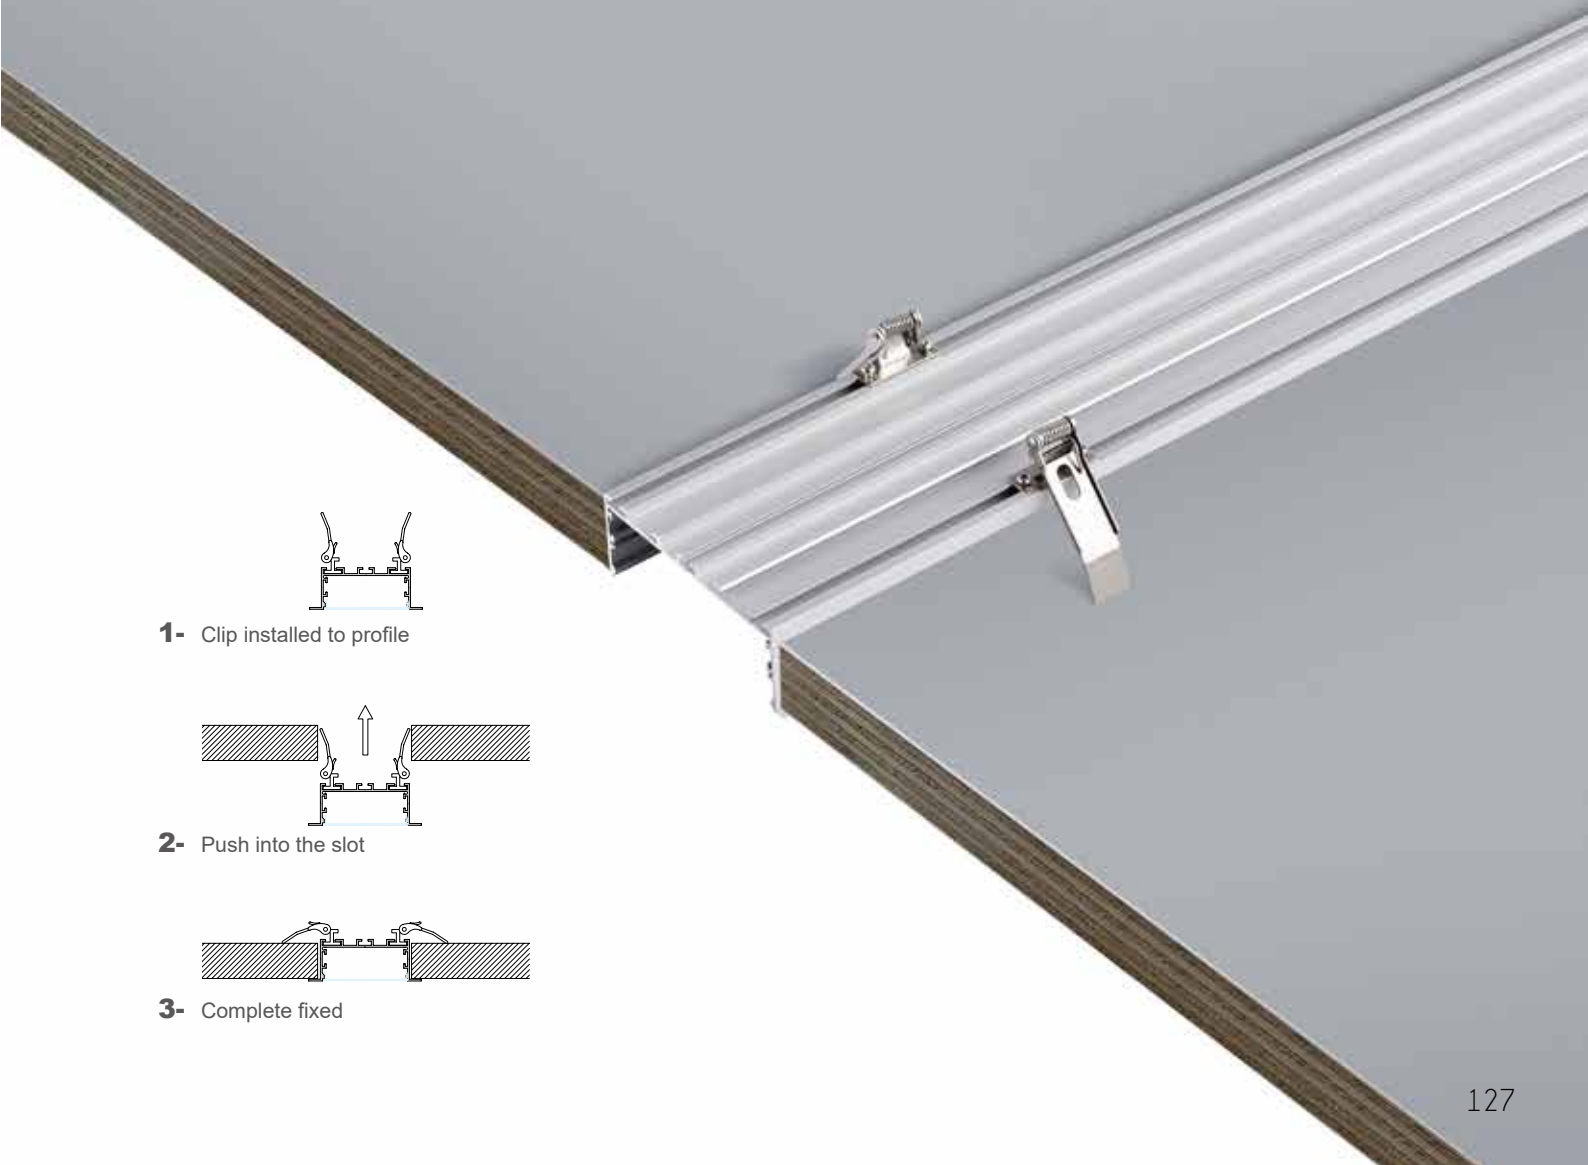

All items of us can be satisfied with combinations by your willing. There are various installation options (recessed trim and no trim, surface-mounted and suspended) and diffuse or concentrated glare-free light versions, to meet all your requirements.

The aluminum profiles also can be customized, there are available for both static and dimmable.

Thanks to the subtle and purely technical aesthetics, they can be adapted to any architectural environment