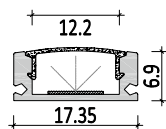

Mini size
Surface-mounted linear fixture

XQ-058-M1814

Dimension

Installation steps

Accessories

XQ-012-M1506

XQ-013-M1707

Dimension