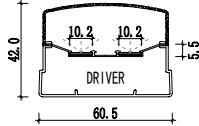

605-S6042
pg158