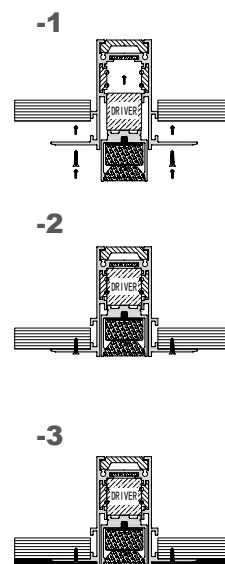

Installation steps

XQ-220-C7052