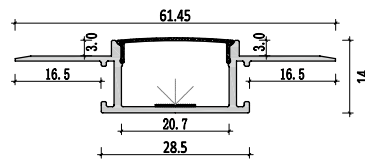

Medium size
Trimless light fixture

Dimension

Installation steps

-1

-2

-3

Accessories

Dimension

Installation steps

-1

-2

-3

Accessories