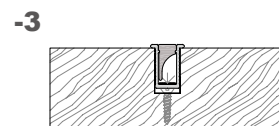

Installation steps

-1

-2

Accessories

style
BLACK

Medium size
Black color light fixture

Dimension

Installation steps