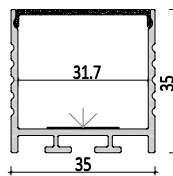

Dimension

Accessories

Mini size
Surface-mounted linear fixture

Dimension

Installation steps

-1

-2

-OR

XQ-818-M2427

Accessories

Dimension

Installation steps

XQ-111-M3535

Accessories

Mini size
Surface-mounted linear fixture

Dimension