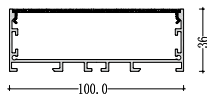

Dimension

Installation steps

-1

-2

Accessories