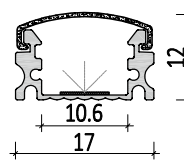

Dimension

Installation steps

-1

-2

-3

Accessories

XQ-035-M1712

Dimension

Installation steps

-1

-2

-3

Accessories