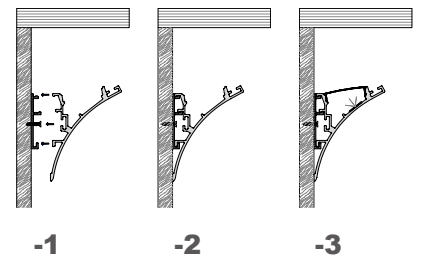

Accessories

Dimension

Installation steps

XQ-232-M5036

Accessories

XQ-186-C9718

Trimless series

This series products fully integrated architectural lighting, it offers unprecedented visual possibilities through Invisible line. The profiles can be easily integrated at a minimum installation depth of only 10 mm. The almost infinite three-dimensional matching combinations offer unprecedented freedom to satisfy all creative ambitions.