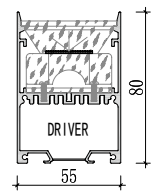

Accessories

Large size
Anti-glare light fixture

Dimension

Installation steps

XQ-688-BM5575

Accessories

688 - L190mm

Dimension