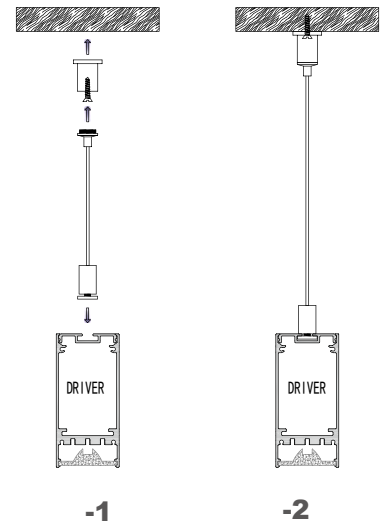

XQ-826-BM3370

Accessories