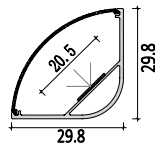

Dimension

Installation steps

Accessories