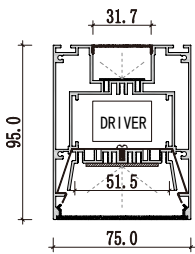

675-BM7595
pg143