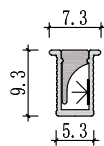

Installation steps

-1

-2

Accessories

style
BLACK

Medium size
Black color light fixture

Dimension

Installation steps