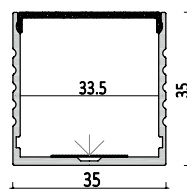

Dimension

Installation steps

Accessories