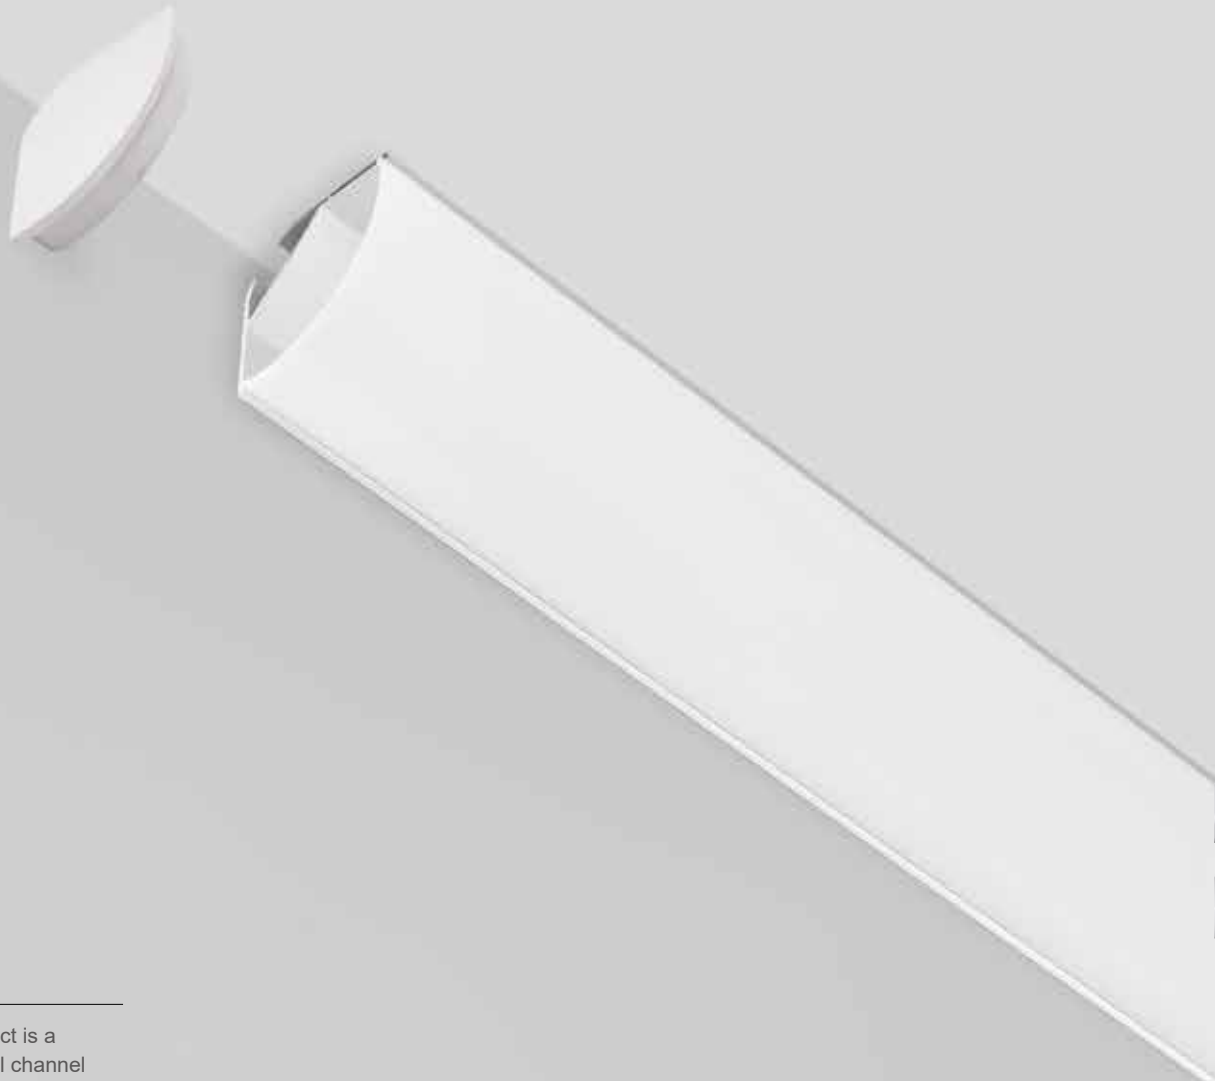

XQ-114-M2321

XQ-627-M3535

Accessories

Mini size Corner linear fixture

Corner light fixture series product is a compact, rounded asymmetrical channel with a 120-degree beam angle ideal for a wide, even spread of light. This channel is designed for corner and angled applications and includes a choice of clear, frosted or milky diffuser.