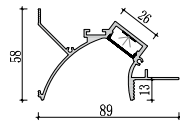

Dimension

Installation steps

XQ-259-C8958

Accessories