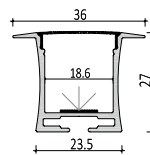

Large size
Recessed office lighting

Dimension

Installation steps

-1

-2

-3

XQ-078-BY3627

Accessories