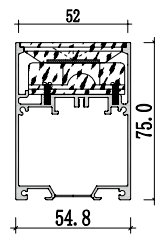

Accessories

Large size
Anti-glare light fixture

Dimension

Installation steps

XQ-688-BM5575

Accessories

688 - L190mm

Dimension