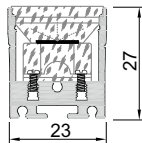

Dimension

Installation steps

Accessories