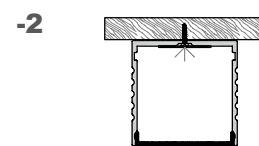

XQ-114-M2321

XQ-627-M3535

Accessories

Mini size Corner linear fixture

Corner light fixture series product is a compact, rounded asymmetrical channel with a 120-degree beam angle ideal for a wide, even spread of light. This channel is designed for corner and angled applications and includes a choice of clear, frosted or milky diffuser.