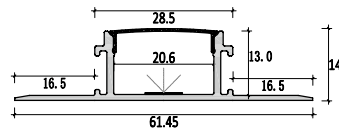

Medium size
Trimless light fixture

XQ-123-C6214

Dimension

Installation steps

-1

-2

-3

Accessories