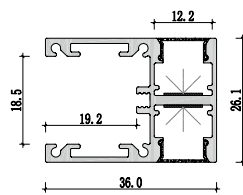

-OR

Magnet

Accessories

Mini size
Surface-mounted linear fixture

Art
aluminum
profile

XQ-231-M3626

Dimension

Installation steps