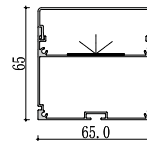

Dimension

Installation steps

Accessories

Dimension

Installation steps

Accessories