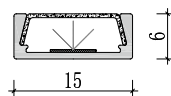

Mini size
Surface-mounted linear fixture

XQ-058-M1814

Dimension

Installation steps

Accessories

XQ-012-M1506

XQ-013-M1707

Dimension