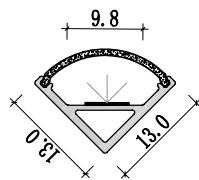

Mini size
Corner linear fixture

XQ-211-M0808

XQ-212-M1313

Dimension

Installation steps

Accessories

Large size
Corner linear fixture

XQ-153-M3030