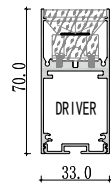

Accessories

Large size
Anti-glare light fixture

Dimension

Installation steps

XQ-688-BM5575

Accessories

688 - L190mm

Dimension