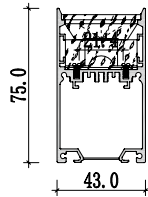

Large size
Anti-glare light fixture

Dimension

Installation steps

Accessories