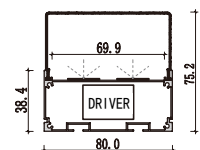

633-BM8075
pg149