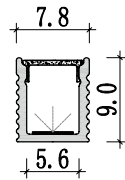

Dimension

Installation steps

Accessories

Dimension

Installation steps

Accessories