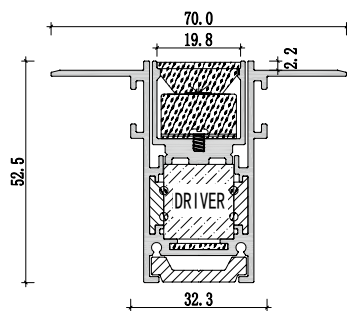

You can also add the controlling system to adjust the lighting such as Dali system.

Magnetic Linear Track Light System

XQ-219-C7052

Dimension

Installation steps

Accessories

Trimless type

Dimension