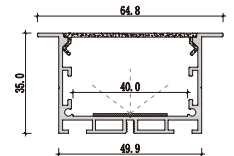

640-BY6535
pg133

Recessed series / pg132~pg135