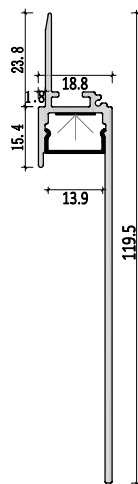

XQ-251-C6016

XQ-188-C8016

Dimension

Installation steps

-1

-2

-3

Accessories

Large size
Skirting light fixture

Dimension

XQ-517-C4013

XQ-518-C4813

Installation steps

Accessories

Medium size
Skirting light fixture

XQ-830-C12019

Dimension

Installation steps

Accessories

XQ-831-C9719

XQ-832-C13419

Dimension

Installation steps

Accessories