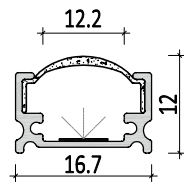

Dimension

Installation steps

-1

-2

-3

Accessories

XQ-035-M1712

Dimension

Installation steps

-1

-2

-3

Accessories