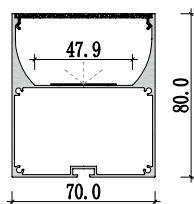

Dimension

XQ-502-BM7080