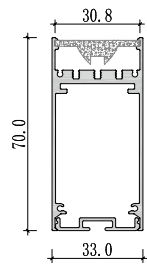

XQ-826-BM3370