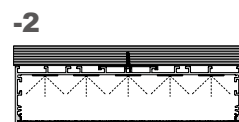

Installation steps

XQ-686-BM20050