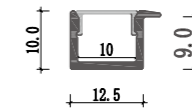

Mini size
Clapboard series

Dimension

Installation steps

Accessories

095

XL 1001-H1310

094

096