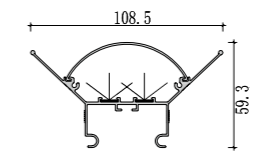

Suspended series

Corner linear fixture

Large size
Suspended series

218

XL 606-BM11060

Dimension

Installation steps

219