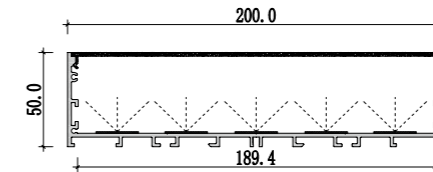

686-BM20050
pg187