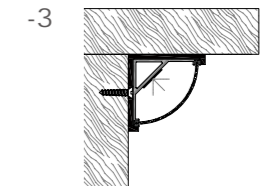

Installation steps

Accessories

Corner light fixture series product is a compact, rounded asymmetrical channel with a 120-degree beam angle ideal for a wide, even spread of light. This channel is designed for corner and angled applications and includes a choice of clear, frosted or milky diffuser.