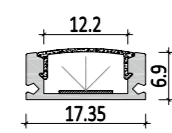

013-M1707
pg047