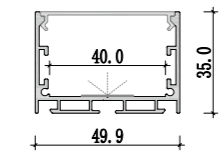

Recessed series

Corner linear fixture

XL 641-BM5035

XL 822-BM7535

Dimension

Installation steps

185

-OR-