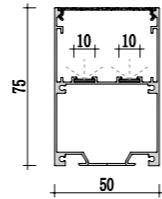

110-BM5075
pg197