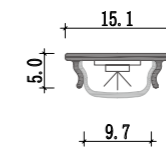

066

Corner light fixture series product is a compact, rounded asymmetrical channel with a 120-degree beam angle ideal for a wide, even spread of light. This channel is designed for corner and angled applications and includes a choice of clear, frosted or milky diffuser.

067

Dimension

Installation steps

Accessories

XL 551-M1505
XL 552-M1805