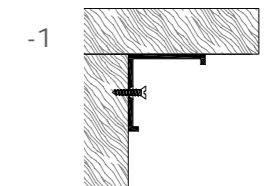

Installation steps

Accessories

Corner light fixture series product is a compact, rounded asymmetrical channel with a 120-degree beam angle ideal for a wide, even spread of light. This channel is designed for corner and angled applications and includes a choice of clear, frosted or milky diffuser.