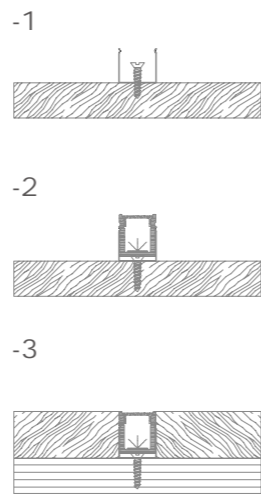

XL 067-M2508

Accessories

038

Dimension

Installation steps

Accessories

XL 129-M0809

Dimension

Installation steps

039

Accessories

XL 196-M1010

Mini size

Surface-mounted linear fixture

These Surface-mounted linear fixtures are our hot-selling products with a narrow, low profile. The 118-degree beam angle is ideal for a wide, even spread of light like in cove and wall-washing applications. They can create clean, modern linear designs for retail stores, commercial buildings and residential interiors. Some of them can also be used in conjunction with our tiltable stands. There are includes a choice of clear, frosted or milky diffuser. We also support customized product if you have a good idea.