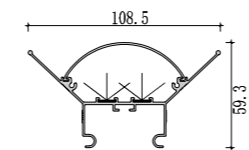

606-BM11060
pg219