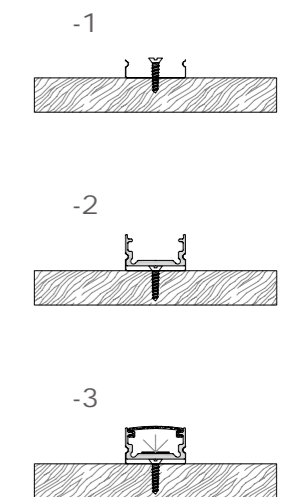

Installation steps

Accessories

XL 187-M1213

Mini size

Surface-mounted linear fixture

These Surface-mounted linear fixtures are our hot-selling products with a narrow, low profile. The 118-degree beam angle is ideal for a wide, even spread of light like in cove and wall-washing applications. They can create clean, modern linear designs for retail stores, commercial buildings and residential interiors. Some of them can also be used in conjunction with our tiltable stands. There are includes a choice of clear, frosted or milky diffuser. We also support customized product if you have a good idea.

Dimension

Installation steps

XL 066-M1208

Accessories

Dimension

Installation steps

XL 107-M1308

Accessories