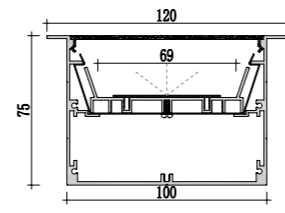

648-BY12075
pg209