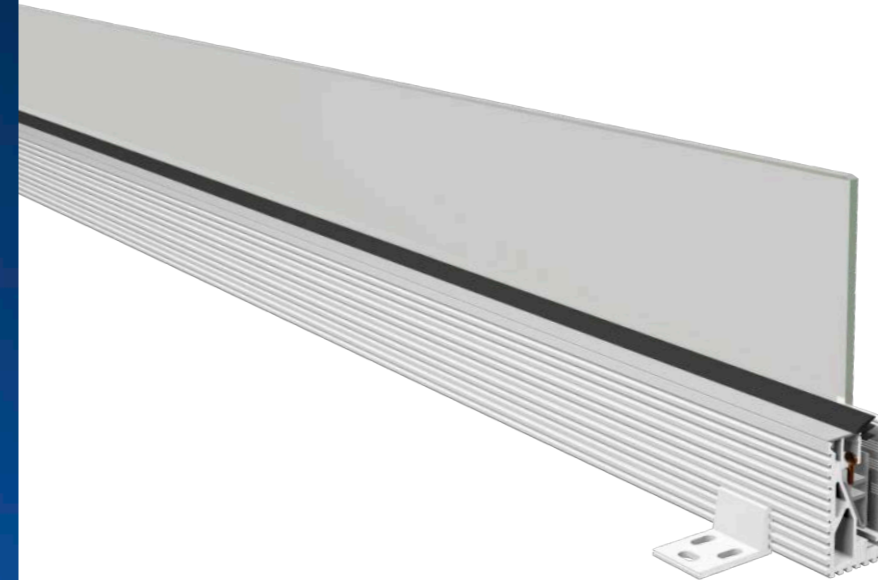

Installation steps

Accessories

Trimless series

Laminate&Stair linear light series

Large size
Laminate&Stair linear light series

080

XL 158-M62100

Dimension