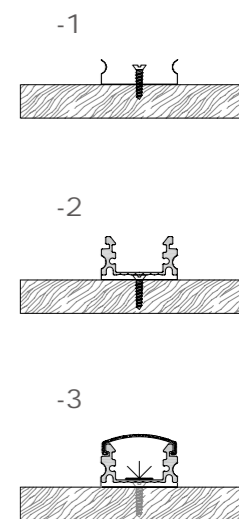

Dimension

Installation steps

Accessories

XL 035-M1712

These Surface-mounted linear fixtures are our hot-selling products with a narrow, low profile. The 118-degree beam angle is ideal for a wide, even spread of light like in cove and wall-washing applications. They can create clean, modern linear designs for retail stores, commercial buildings and residential interiors. Some of them can also be used in conjunction with our tiltable stands. There are includes a choice of clear, frosted or milky diffuser. We also support customized product if you have a good idea.