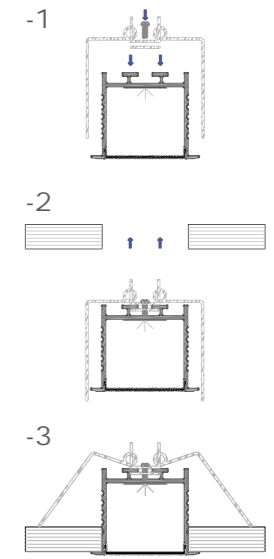

-3

Accessories

Recessed series

Corner linear fixture

Medium size
Recessed series

112

XL 109-Y4435

Dimension

Installation steps

Accessories

113

XL 628-Y4435

Dimension

Installation steps

Accessories

114