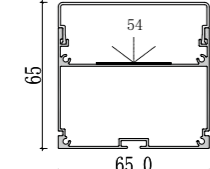

624-BM6565
pg211