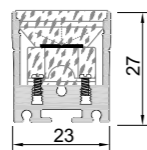

180

Dimension

Installation steps

Accessories

181

Dimension

Installation steps

Accessories