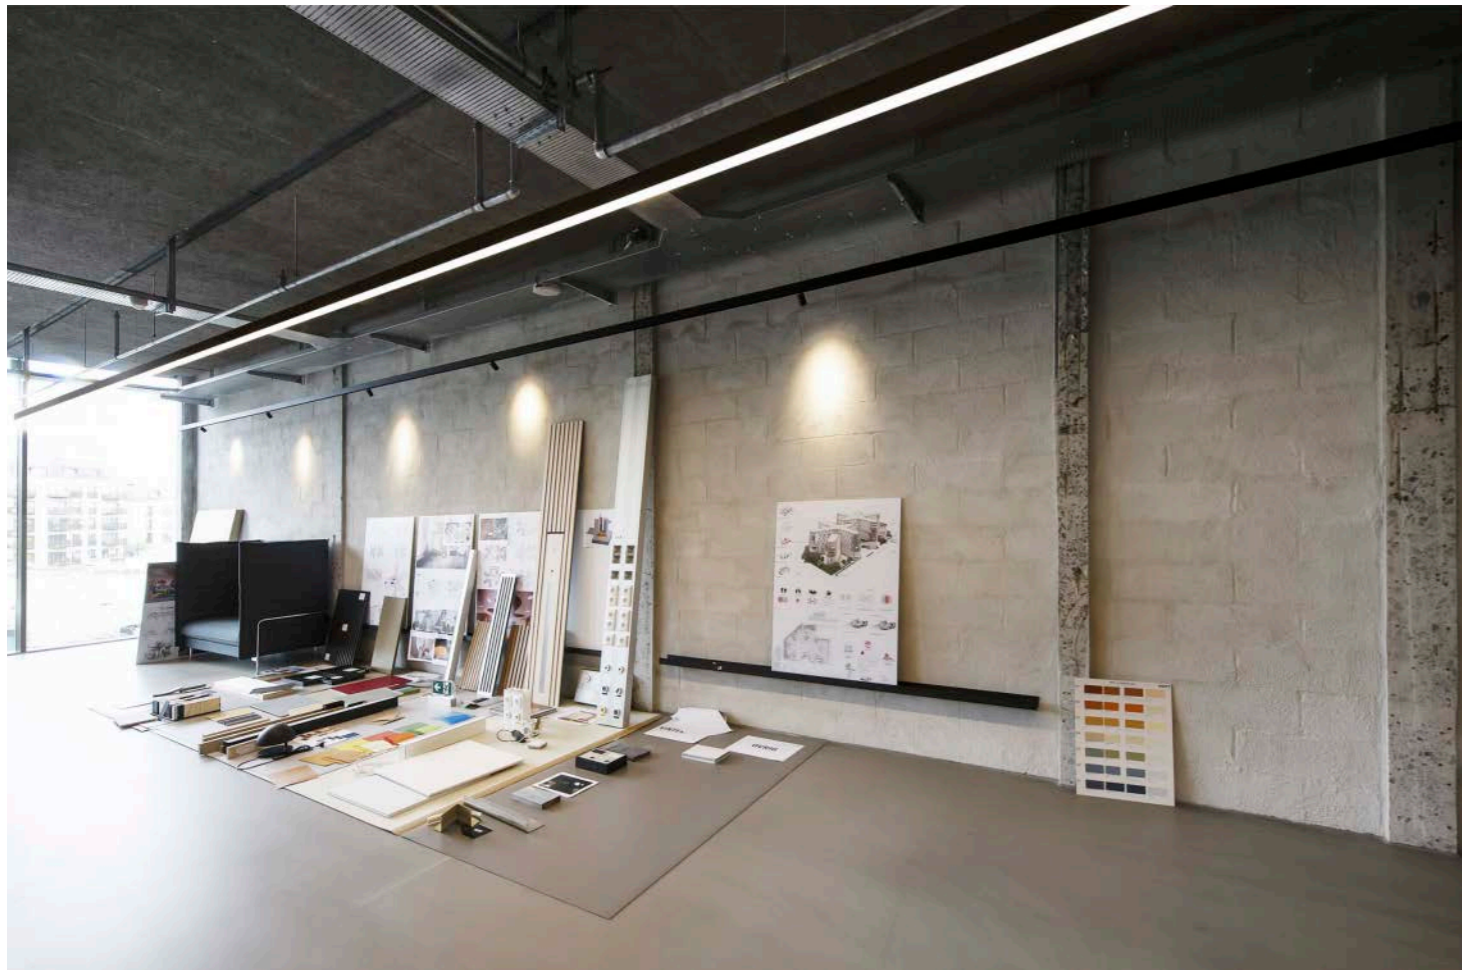

186

Dimension

Installation steps

Accessories

187

Dimension

Installation steps

Accessories