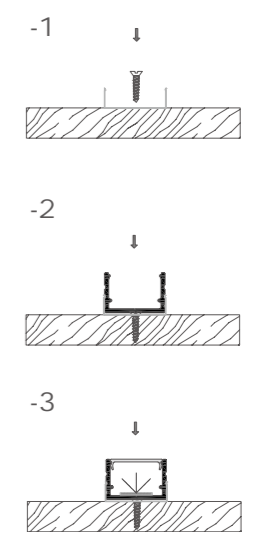

Accessories

044

045

These Surface-mounted linear fixtures are our hot-selling products with a narrow, low profile. The 118-degree beam angle is ideal for a wide, even spread of light like in cove and wall-washing applications. They can create clean, modern linear designs for retail stores, commercial buildings and residential interiors. Some of them can also be used in conjunction with our tiltable stands. There are includes a choice of clear, frosted or milky diffuser. We also support customized product if you have a good idea.