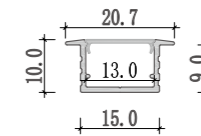

Recessed series

Corner linear fixture

Mini size
Recessed series

102

XL 337-Y2110

XL 176-Y1712

Dimension

Installation steps