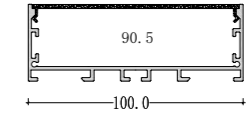

668-BM10035
pg186