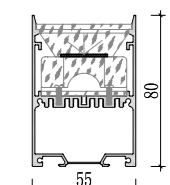

827-WM5580
pg175