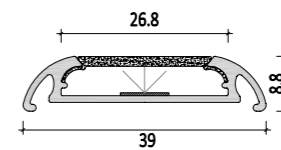

Mini size Cabinet and furniture series

Lighting is no longer just a lighting function,
but creates a high-grade and elegant beauty
for the cabinet, which is pleasing to the eye.

036

037

XL 098-M3909

Dimension

Installation steps

-1

-2

-3

XL 067-M2508

Accessories