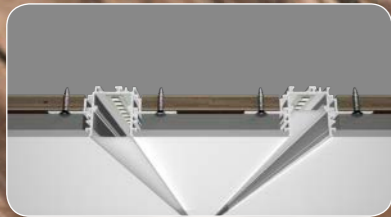

Trimless recessed series

Corner linear fixture

Medium size
Trimless recessed series

116

Model-2

XL 348-C7230

Dimension

Installation steps

Accessories

117