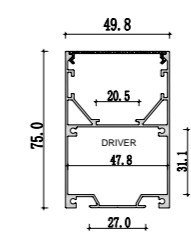

Large size
Suspended series

196

197

Dimension

Installation steps

XL 698- BM5075

XL 110-BM5075

Accessories