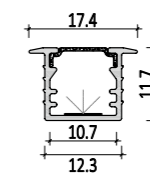

Recessed series

Corner linear fixture

Mini size
Recessed series

102

XL 337-Y2110

XL 176-Y1712

Dimension

Installation steps