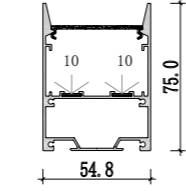

132-BM5575
pg199