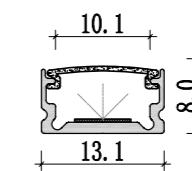

Mini size

Surface-mounted linear fixture

These Surface-mounted linear fixtures are our hot-selling products with a narrow, low profile. The 118-degree beam angle is ideal for a wide, even spread of light like in cove and wall-washing applications. They can create clean, modern linear designs for retail stores, commercial buildings and residential interiors. Some of them can also be used in conjunction with our tiltable stands. There are includes a choice of clear, frosted or milky diffuser. We also support customized product if you have a good idea.

Dimension

Installation steps

XL 066-M1208

Accessories

Dimension

Installation steps

XL 107-M1308

Accessories