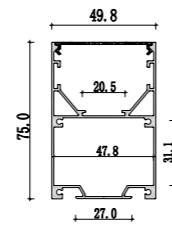

698-BM5075
pg197