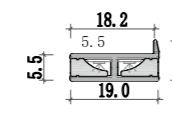

560-Y1909
pg035