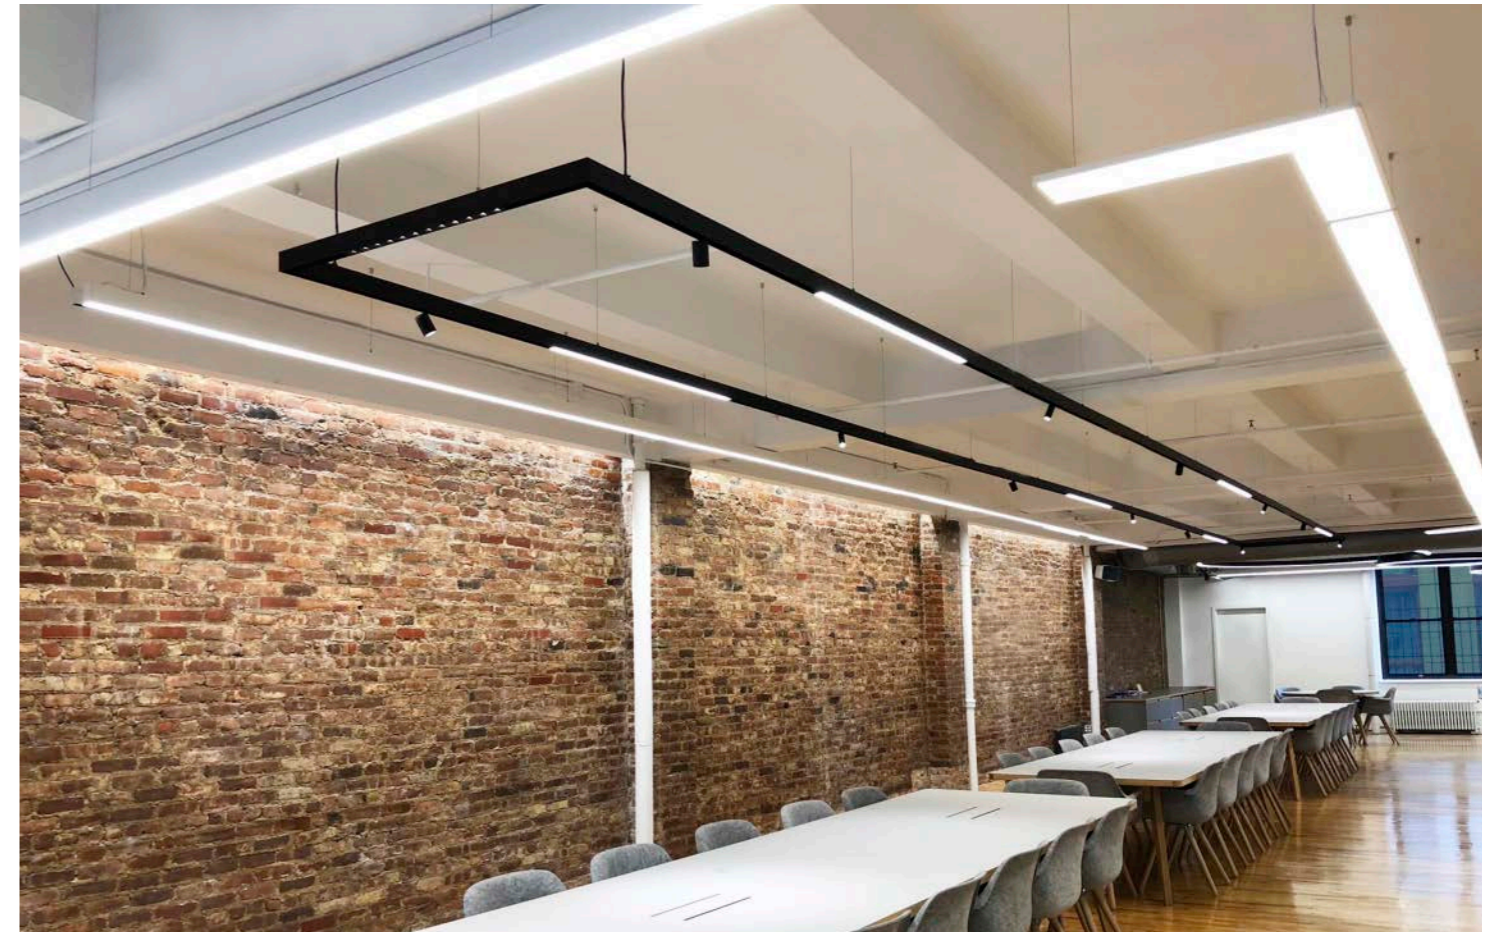

174

Dimension

Installation steps

Accessories

175

Dimension

Accessories