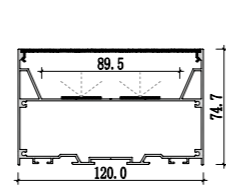

676-BM12075
pg203