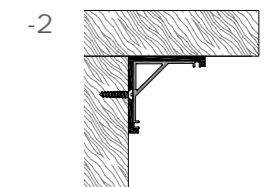

Installation steps

Accessories

Corner light fixture series product is a compact, rounded asymmetrical channel with a 120-degree beam angle ideal for a wide, even spread of light. This channel is designed for corner and angled applications and includes a choice of clear, frosted or milky diffuser.