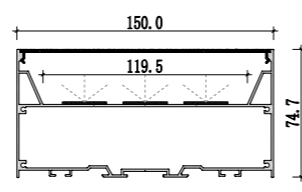

677-BM15075
pg203