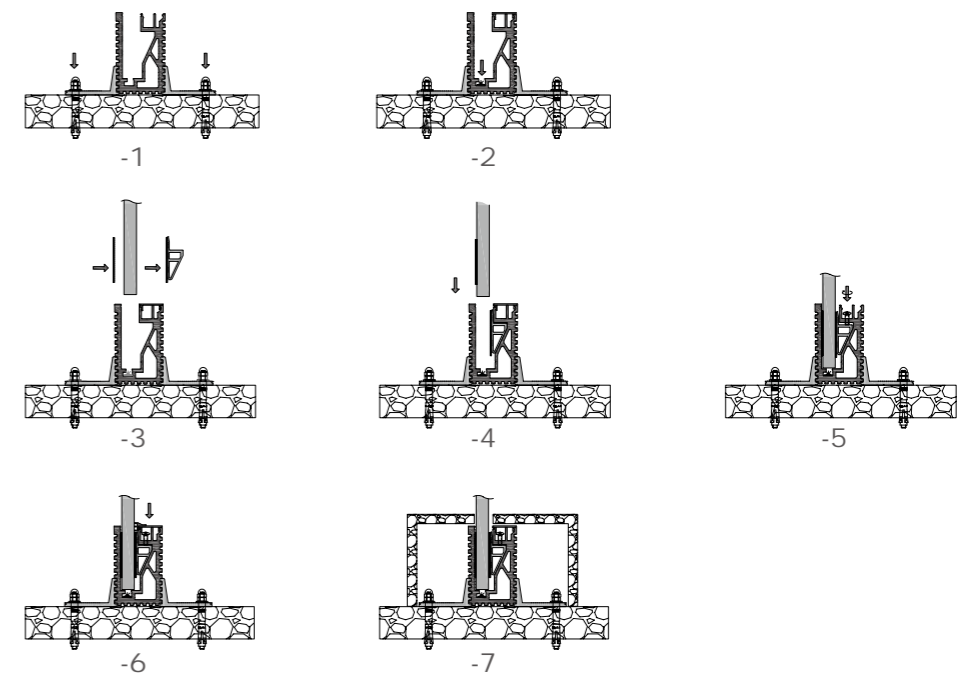

Dimension

Installation steps