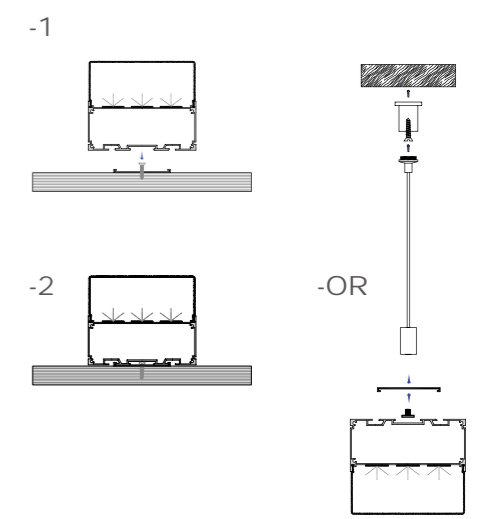

Dimension

Installation steps