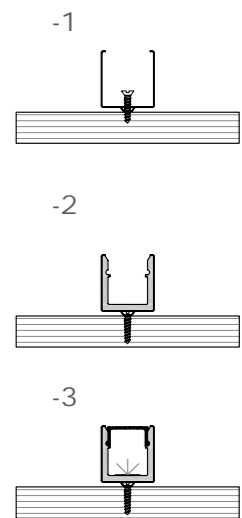

Installation steps

039

Accessories

XL 196-M1010

Mini size

Surface-mounted linear fixture

These Surface-mounted linear fixtures are our hot-selling products with a narrow, low profile. The 118-degree beam angle is ideal for a wide, even spread of light like in cove and wall-washing applications. They can create clean, modern linear designs for retail stores, commercial buildings and residential interiors. Some of them can also be used in conjunction with our tiltable stands. There are includes a choice of clear, frosted or milky diffuser. We also support customized product if you have a good idea.

Installation steps

Accessories

XL 187-M1213

Mini size

Surface-mounted linear fixture

These Surface-mounted linear fixtures are our hot-selling products with a narrow, low profile. The 118-degree beam angle is ideal for a wide, even spread of light like in cove and wall-washing applications. They can create clean, modern linear designs for retail stores, commercial buildings and residential interiors. Some of them can also be used in conjunction with our tiltable stands. There are includes a choice of clear, frosted or milky diffuser. We also support customized product if you have a good idea.