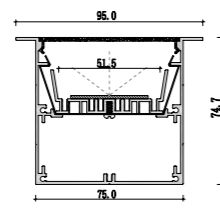

646-BY9575
pg209