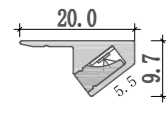

559-M2010
pg028