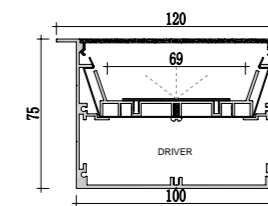

Accessories

Suspended series

Corner linear fixture

Large size
Suspended series

208

XL 646-BY9575

XL 648-BY12075

Dimension