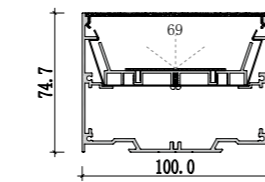

649-BM10075
pg207