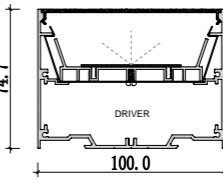

Suspended series

Corner linear fixture

Large size
Suspended series

206

XL 647-BM7575

XL 649-BM10075

Dimension

Installation steps