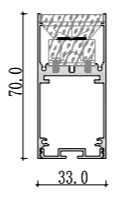

825-WM3370
pg175