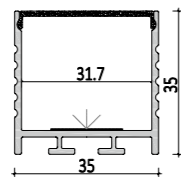

Dimension

Installation steps

Accessories

Dimension

Installation steps

Accessories