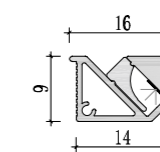

Mini size Cabinet and furniture series

Lighting is no longer just a lighting function,
but creates a high-grade and elegant beauty for the cabinet,
which is pleasing to the eye.

022

023

Dimension

Installation steps

Accessories

XL 520-Y1609