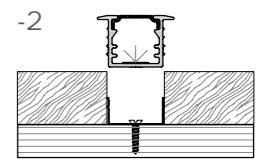

Recessed series

Corner linear fixture

Mini size
Recessed series

102

Dimension

Installation steps

-1

-2

-3

Accessories

103