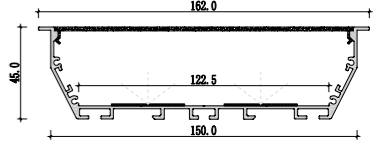

681-BY16245
pg191

Suspended series ■ pg193~pg219