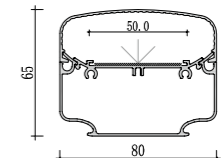

302-S8065
pg222