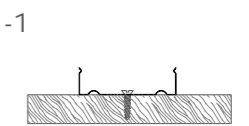

Dimension

Installation steps

Accessories

XL 114-M2321

Dimension

Installation steps

Accessories

XL 334-M2515