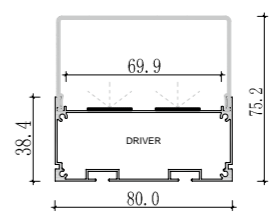

212

Suspended series
Corner linear fixture

213

Dimension

Installation steps

Accessories