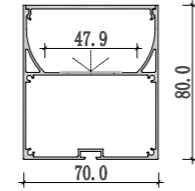

502-BM7080
pg198