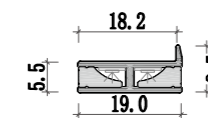

XL 560-Y1909

Dimension

Installation steps

Accessories

Mini size Cabinet and furniture series

Lighting is no longer just a lighting function,
but creates a high-grade and elegant beauty
for the cabinet, which is pleasing to the eye.