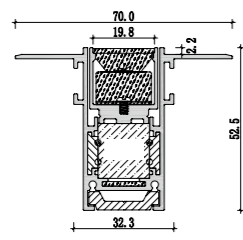

220-C7052
pg166