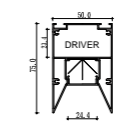

Corner linear fixture

Large size
Suspended series

192

Dimension

Installation steps

193

XL 364-BM5075

XL 363-BM7075