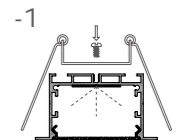

Installation steps