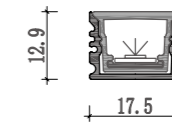

Dimension

XL 296-D1713