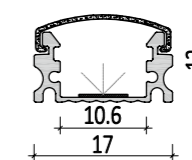

Mini size
Surface-mounted linear fixture

048

XL 034-M1712

Dimension

Installation steps

Accessories

049

Dimension