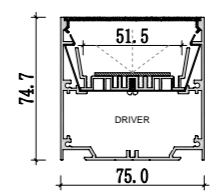

Suspended series

Corner linear fixture

Large size
Suspended series

206

XL 647-BM7575

XL 649-BM10075

Dimension

Installation steps