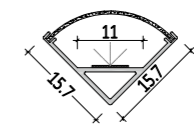

Installation steps

Accessories

Corner light fixture series product is a compact, rounded asymmetrical channel with a 120-degree beam angle ideal for a wide, even spread of light. This channel is designed for corner and angled applications and includes a choice of clear, frosted or milky diffuser.