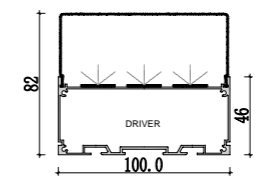

212

Suspended series
Corner linear fixture

213

Dimension

Installation steps

Accessories