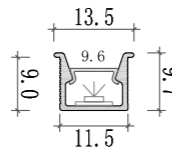

565-Y1310
pg030