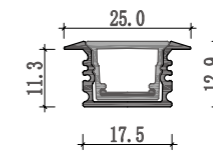

Corner linear fixture

Stairs and the ground are no longer a simple bearing function.
Intelligence and light can make the space more layered

156

Medium size

Stairs and inground light series

Dimension

XL 295-D2513