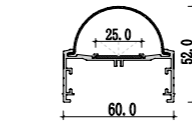

182-BM6052
pg216