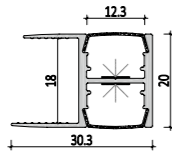

183-M3020
pg035