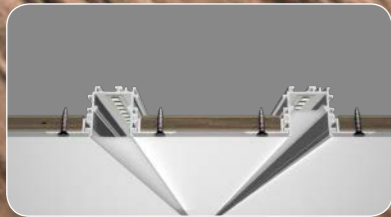

115

Accessories

XL 048B-Y2215

Trimless recessed series

Corner linear fixture

Medium size
Trimless recessed series

116

Model-1