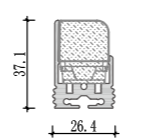

549-BM2637
pg177