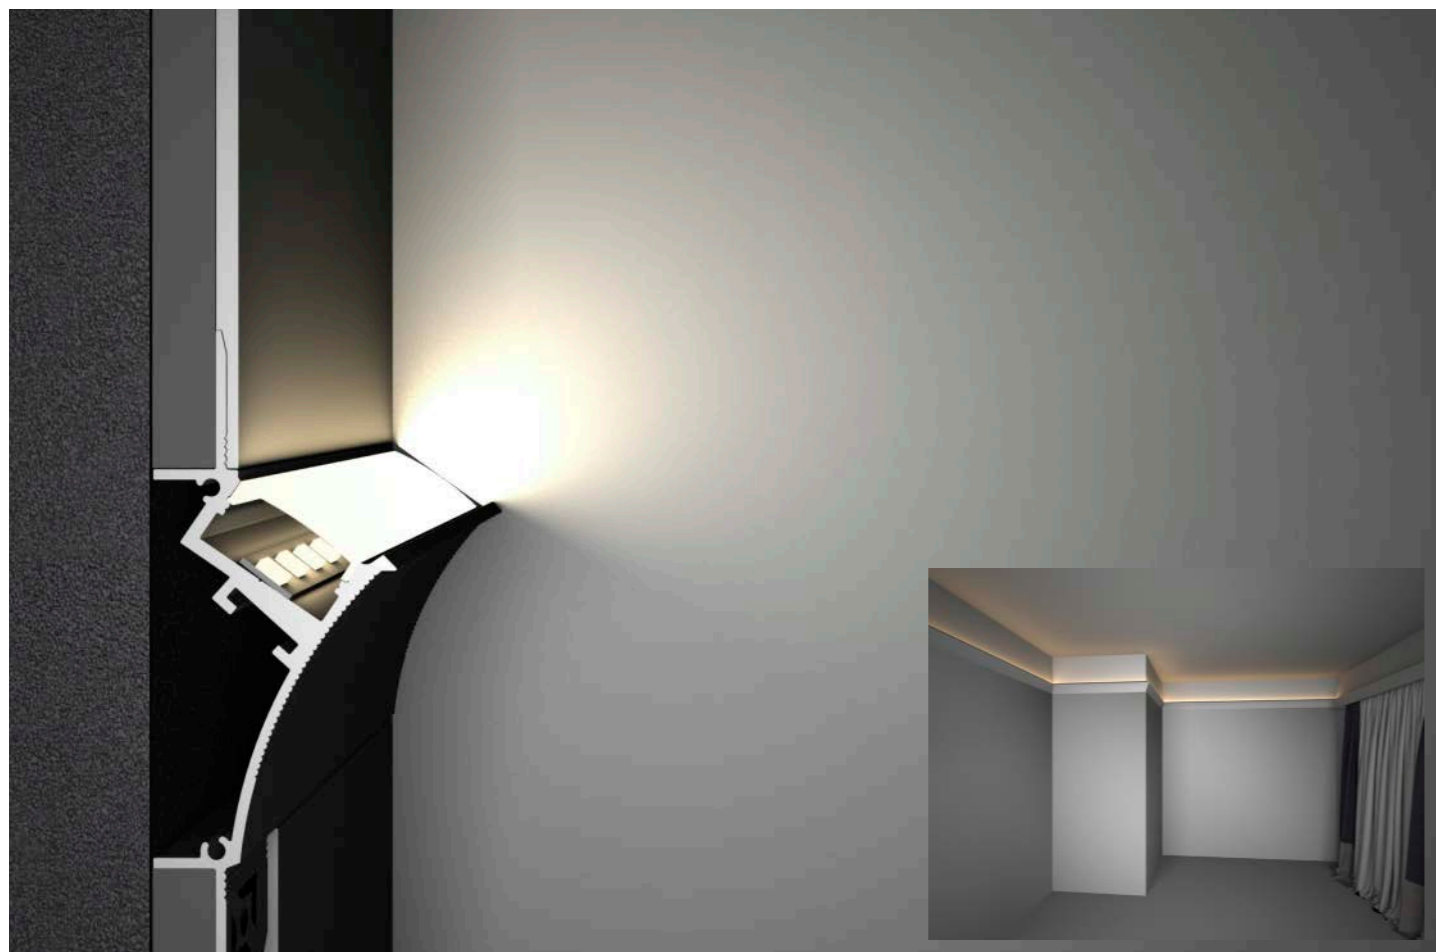

XL 232-M5036