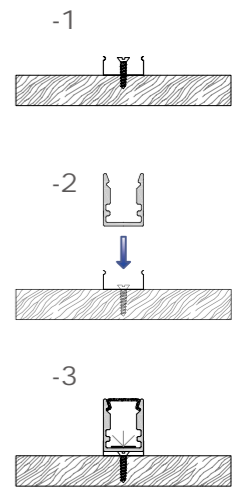

Installation steps

Accessories

041