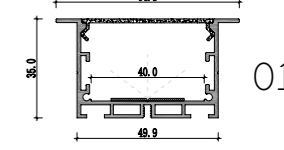

640-BY6535
pg189

017