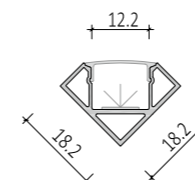

011-M1818
pg069