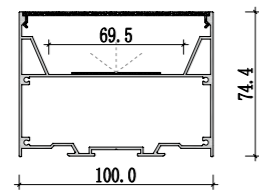

665-BM10075
pg202