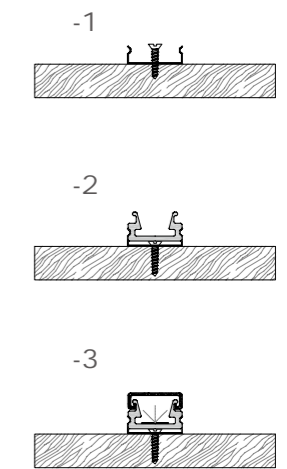

Dimension

Installation steps

XL 066-M1208