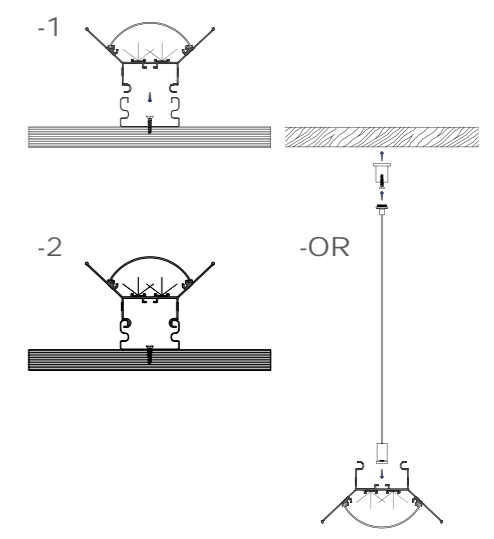

Suspended series

Corner linear fixture

Large size
Suspended series

218

XL 606-BM11060

Dimension

Installation steps

219