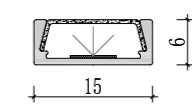

Dimension

XL 012-M1506