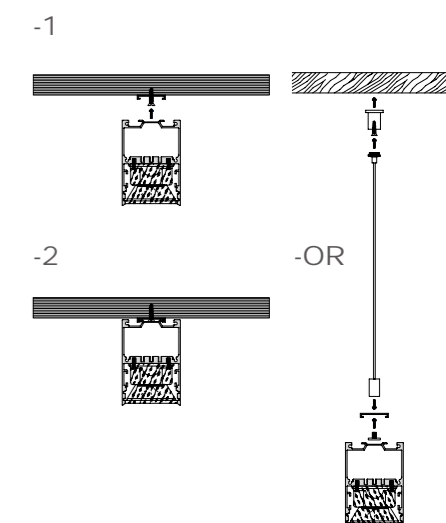

Large size
Anti-glare light fixture

Dimension

Installation steps

179

XL 689-BM5075

Accessories

689 - L198mm

689 - L198mm