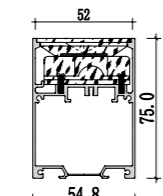

688-MB5575
pg176