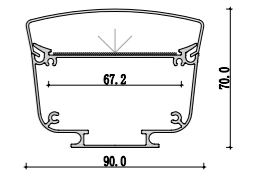

622-S9070
pg225