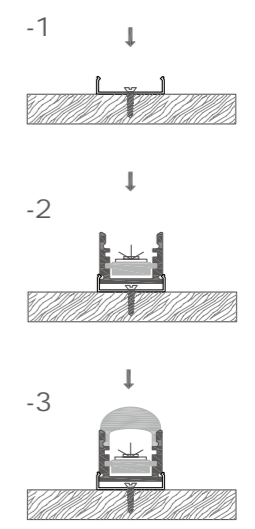

Dimension

Installation steps