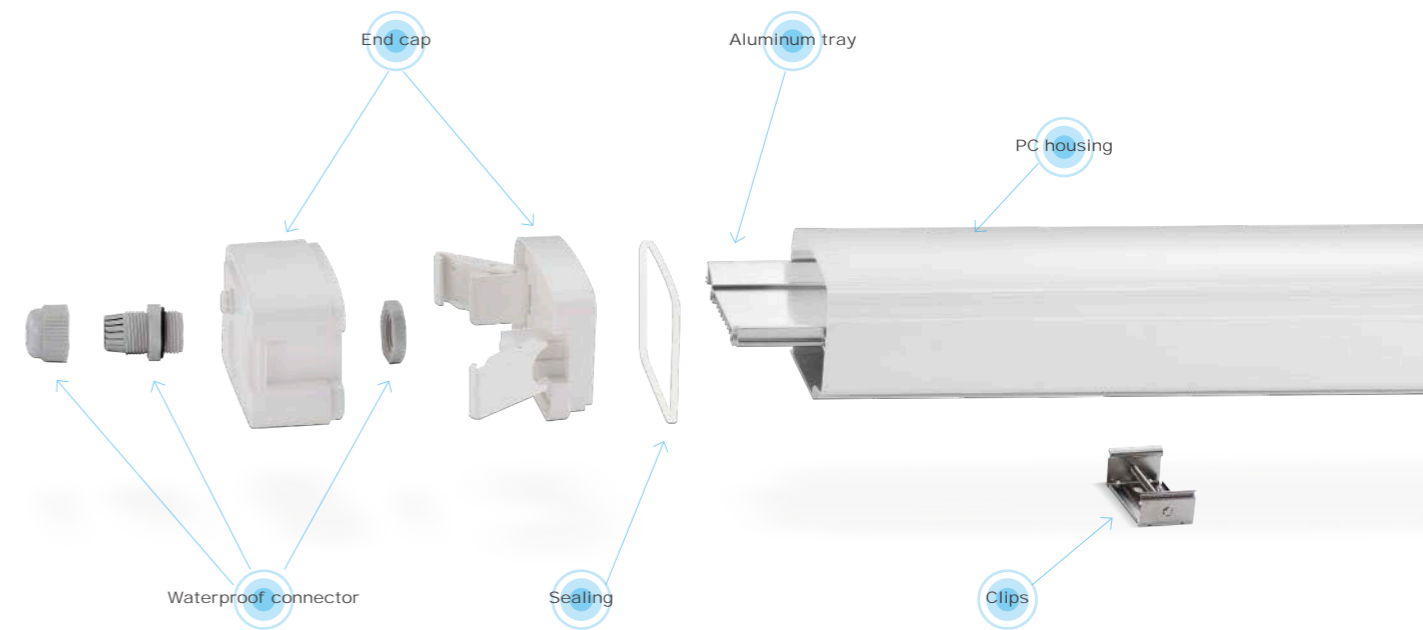

Ingress Protection 65

Large size
Tri-proof light series