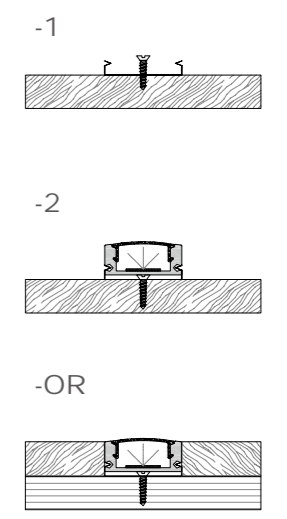

Installation steps