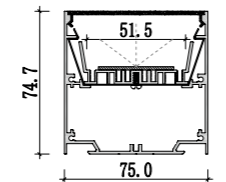

647-BM7575
pg207