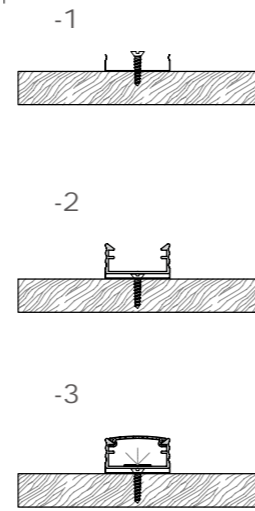

Dimension

Installation steps

Accessories

XL 005-M1407