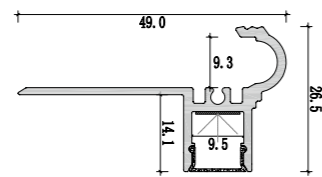

154

Dimension

Installation steps

Accessories

155

Dimension

Installation steps

Accessories

Dimension

Installation steps

Accessories

XL 216-L4926