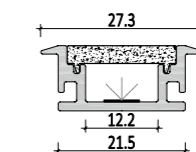

Corner linear fixture

Stairs and the ground are no longer a simple bearing function.
Intelligence and light can make the space more layered

Medium size

Stairs and inground light series

Dimension

XL 077-D2711