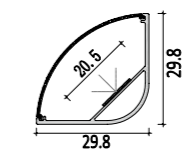

072

073

Dimension

Installation steps

Accessories