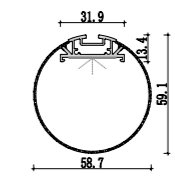

639-BM60
pg214