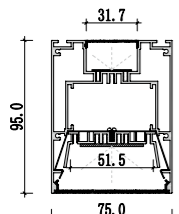

675-BM7595
pg195