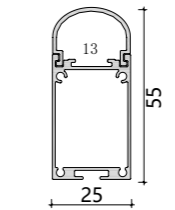

238-BM2555
pg217