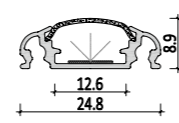

067-M2508
pg037