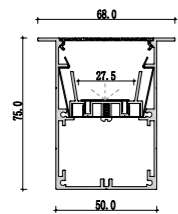

643-BY6875
pg205