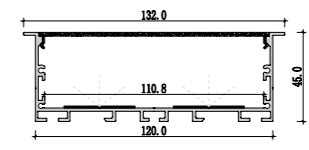

680-BY13245
pg191