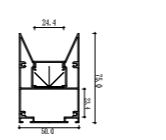

364-BM5075
pg193