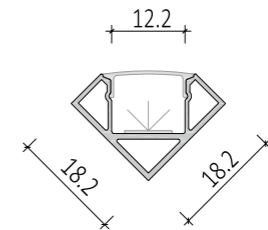

Installation steps

Accessories

Corner light fixture series product is a compact, rounded asymmetrical channel with a 120-degree beam angle ideal for a wide, even spread of light. This channel is designed for corner and angled applications and includes a choice of clear, frosted or milky diffuser.