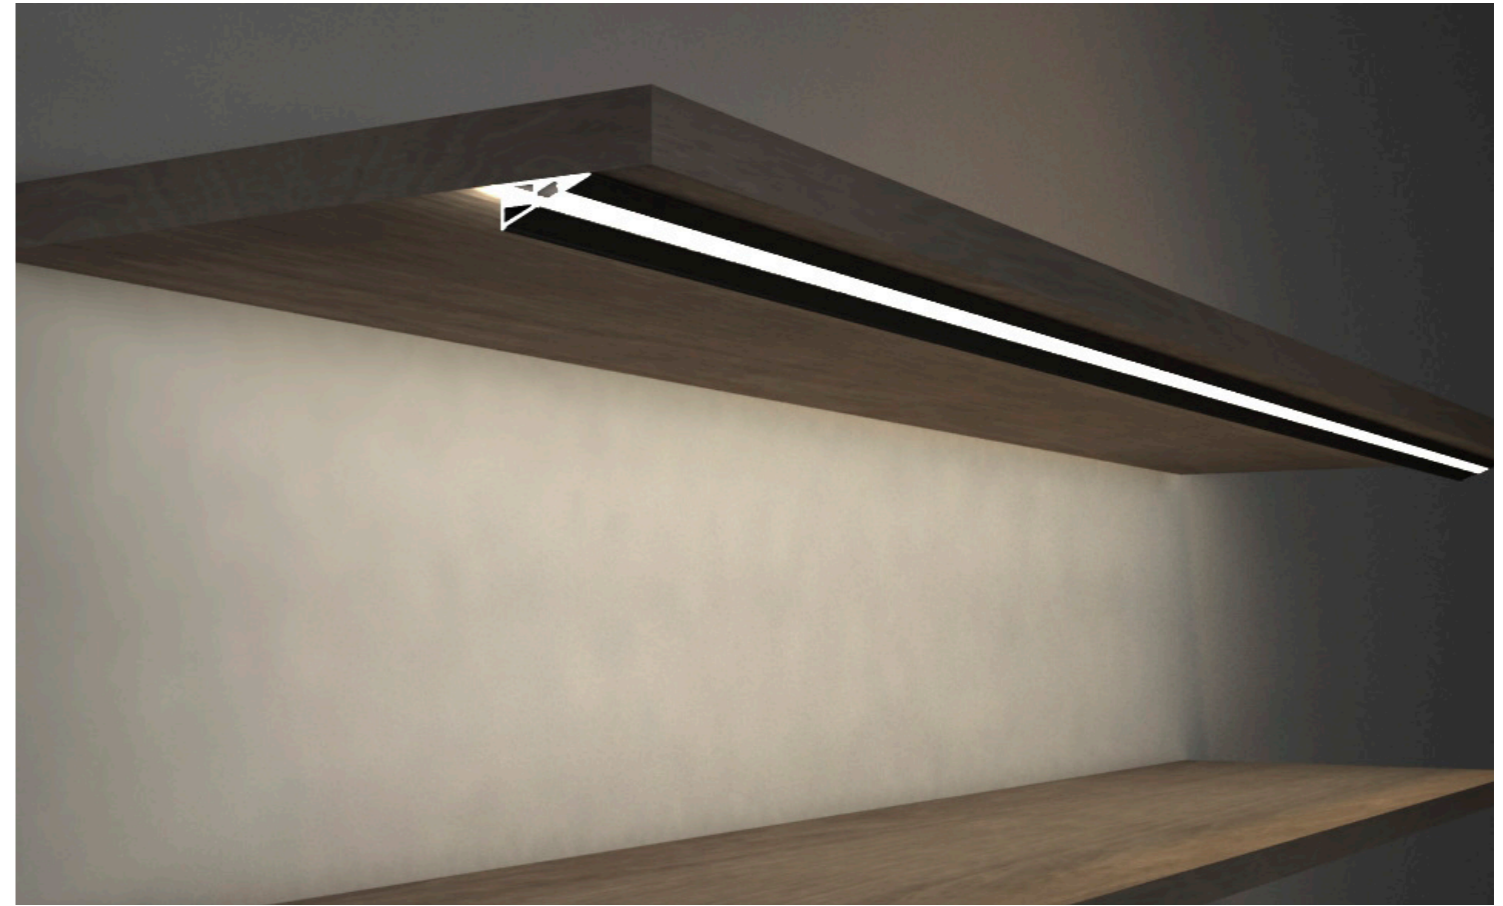

029

Dimension

Accessories

XL 559-M2010

Dimension

Installation steps

Accessories