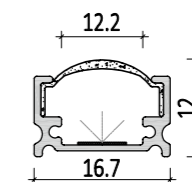

Mini size
Surface-mounted linear fixture

048

XL 034-M1712

Dimension

Installation steps

Accessories

049

Dimension