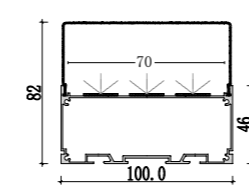

687-BM10080
pg213