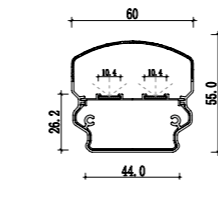

815-S6055
pg223