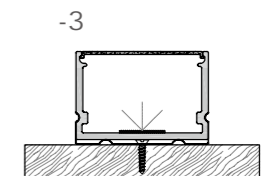

058

Dimension

Installation steps

Accessories

XL 210-M2010

059

Dimension

Installation steps

XL 168-M2020

Accessories

XL 121-M3020