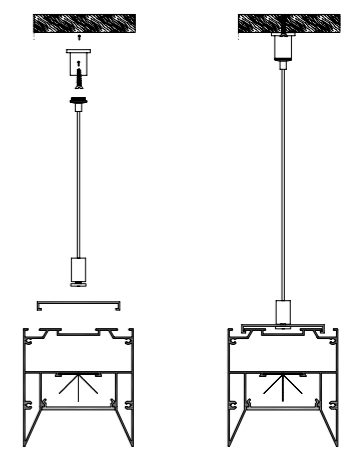

Corner linear fixture

Large size
Suspended series

192

Dimension

Installation steps

193

XL 364-BM5075

XL 363-BM7075