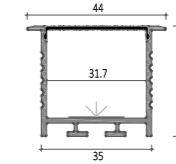

-3

Accessories

Recessed series

Corner linear fixture

Medium size
Recessed series

112

XL 109-Y4435

Dimension