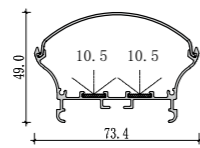

Dimension

Installation steps

Accessories

Dimension

Installation steps

XL 238-BM2555

Accessories