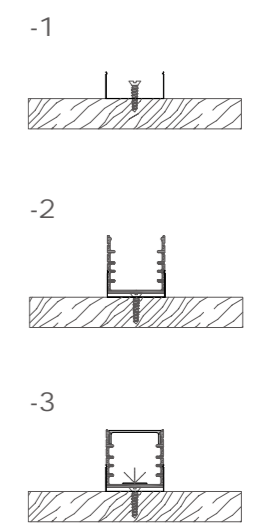

Mini size
Surface-mounted linear fixture

Mini size

Surface-mounted series

Dimension

Installation steps

XL 108-M1515

Accessories

Dimension