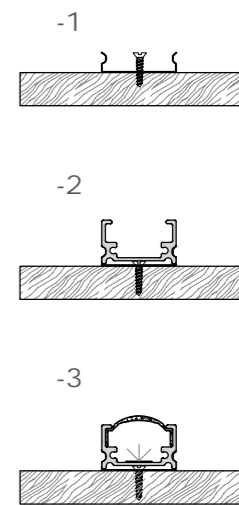

Mini size
Surface-mounted linear fixture

048

XL 034-M1712

Dimension

Installation steps

Accessories

049

Dimension