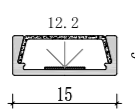

012-M1506
pg047