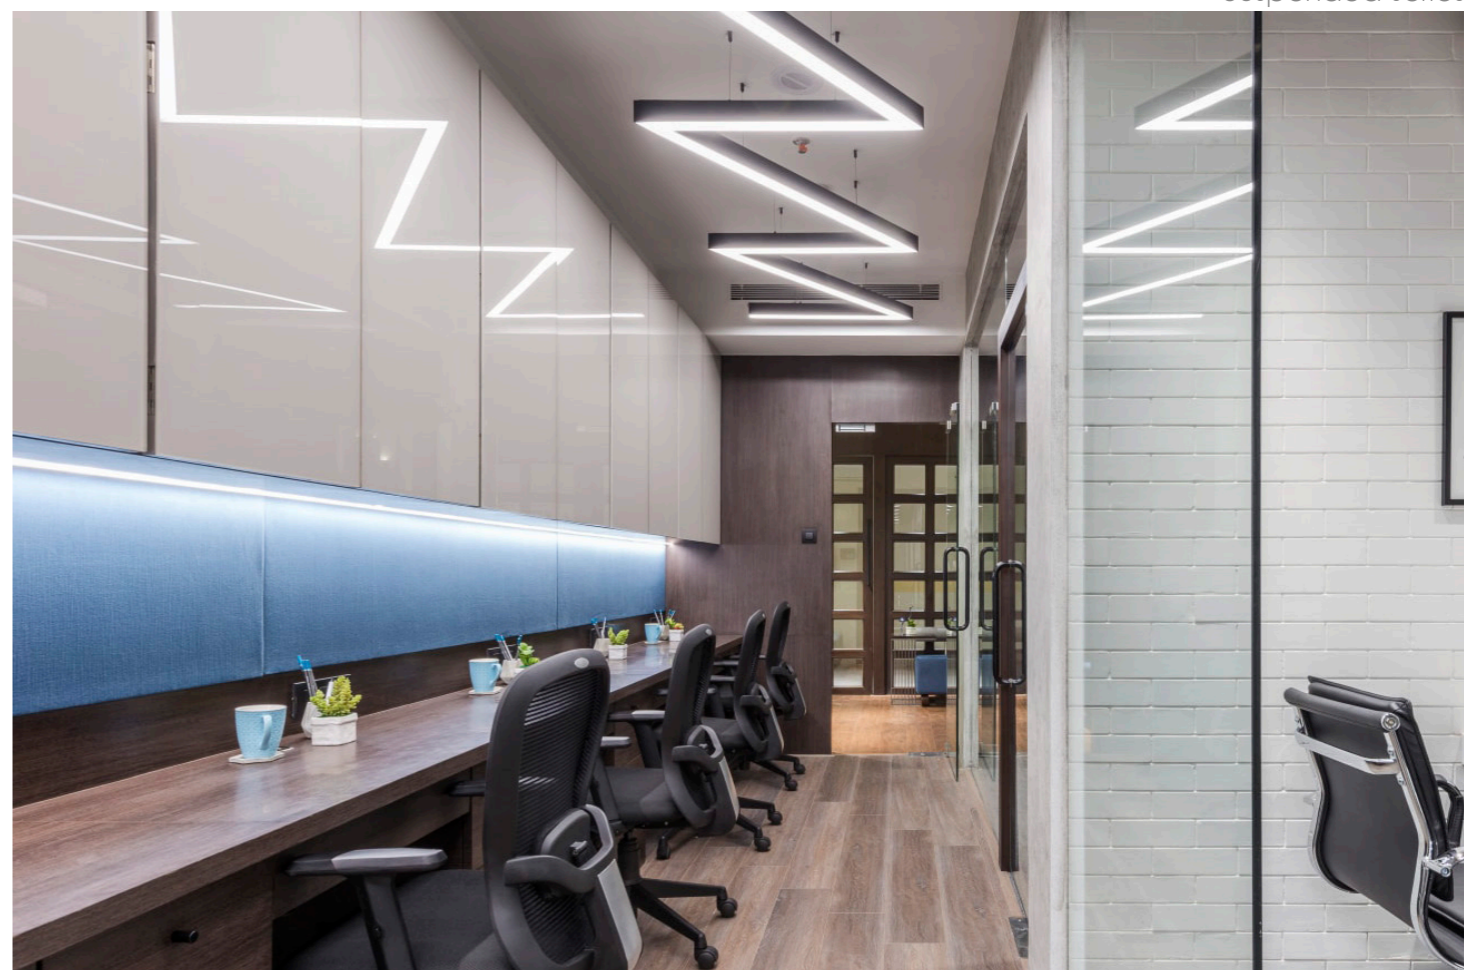

212

Suspended series
Corner linear fixture

213

Dimension

Installation steps

Accessories