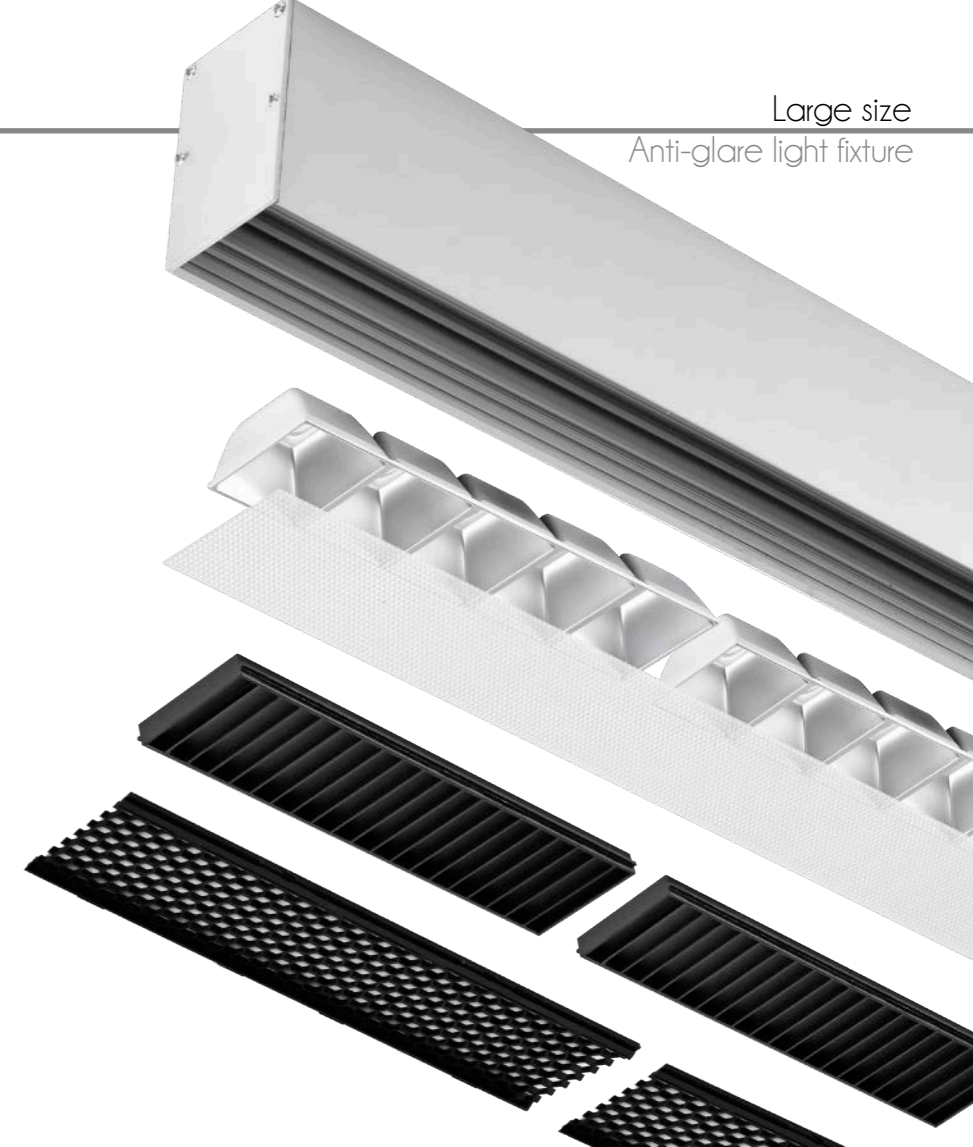

Large size
Anti-glare light fixture

Dimension

Installation steps

179

XL 689-BM5075

Accessories

689 - L198mm

689 - L198mm