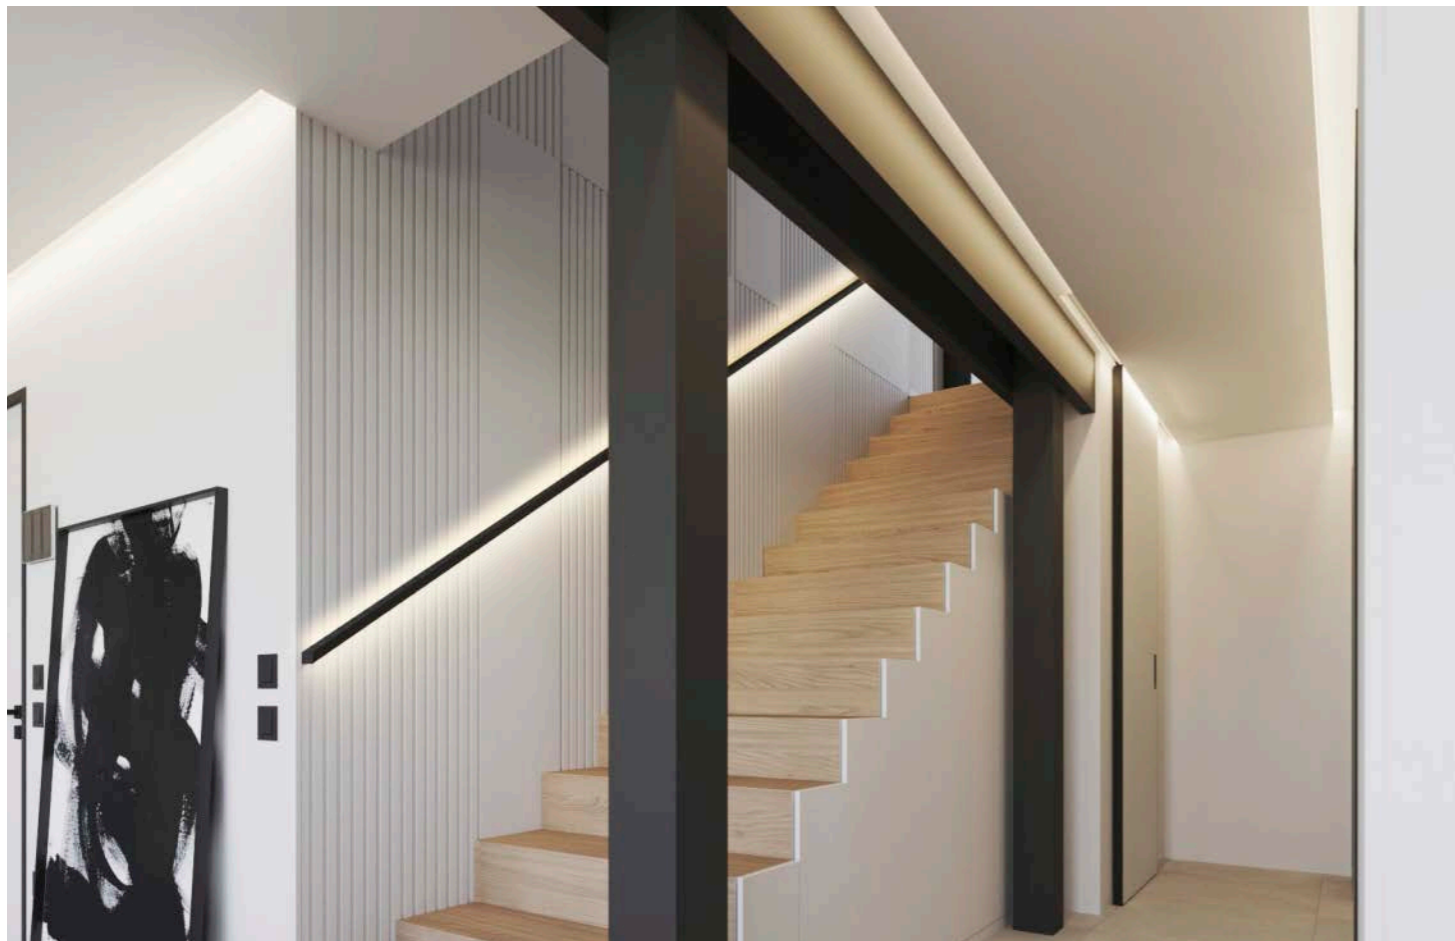

078

Dimension

Installation steps

Accessories

079

XL 231-M3626

Dimension

Installation steps

Accessories