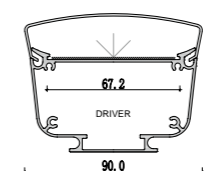

224

Dimension

Installation steps

XL 618-S9860

Accessories

225

Dimension

Installation steps

XL 622-S9070

Accessories