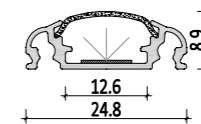

Mini size Cabinet and furniture series

Lighting is no longer just a lighting function,
but creates a high-grade and elegant beauty
for the cabinet, which is pleasing to the eye.

036

037

XL 098-M3909

Dimension

Installation steps

-1

-2

-3

XL 067-M2508

Accessories