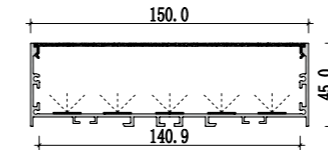

679-M15045
pg187