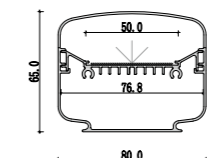

Tri-proof light series ■ pg221~pg225

694-S8065
pg221