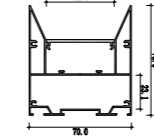

363-BM7075
pg193