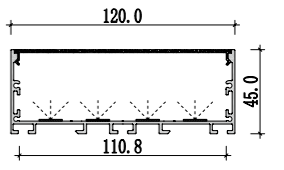

678-BM12045
pg186