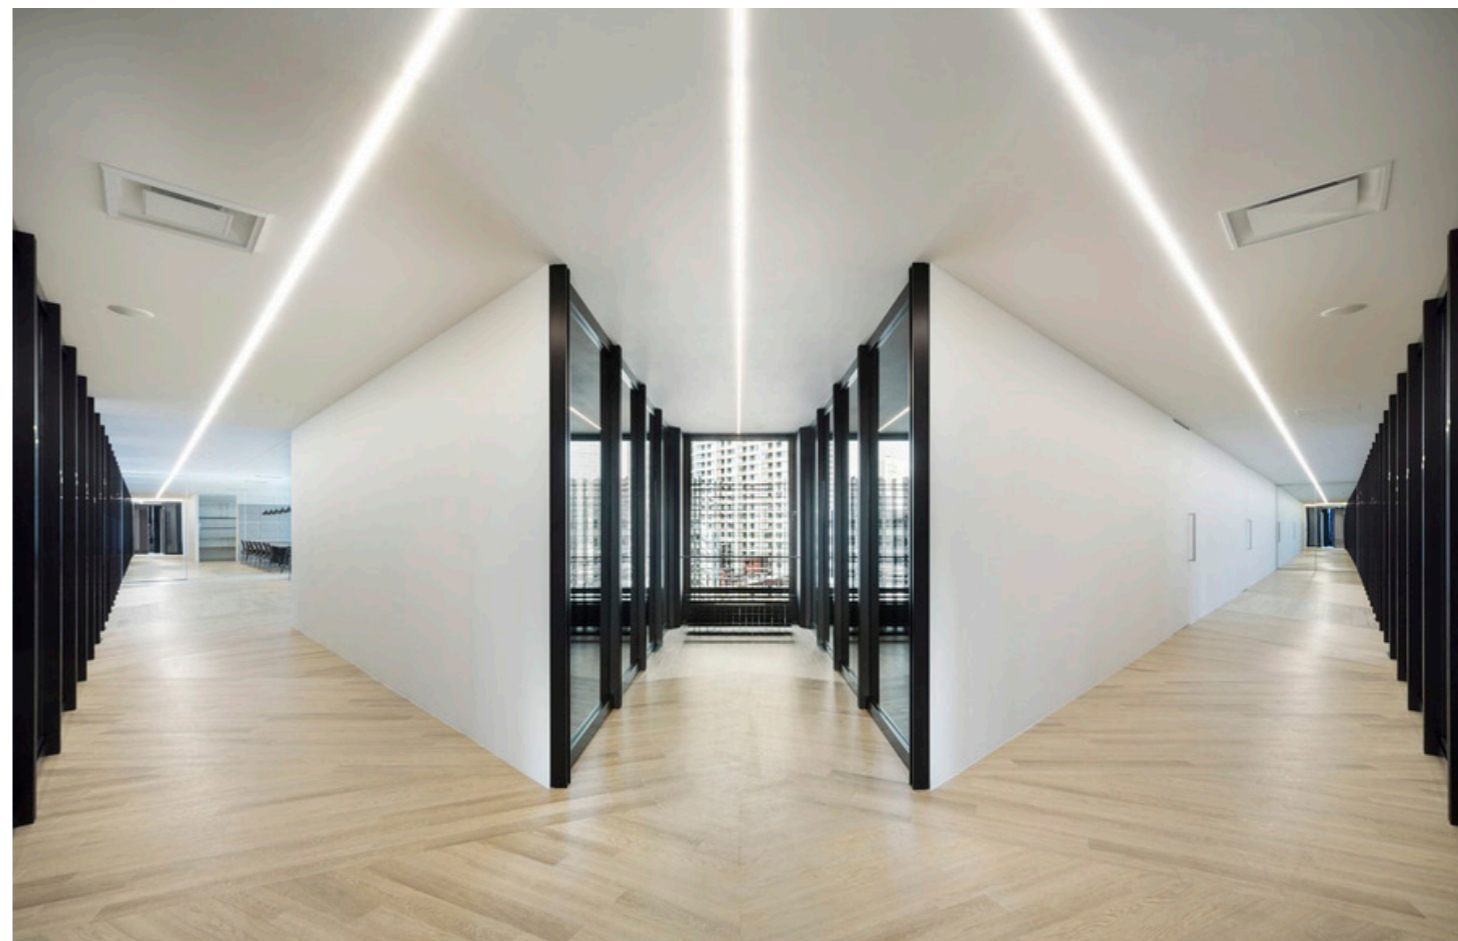

121

Dimension

Installation steps

Accessories

XL 833-C7235

Dimension

Installation steps

Accessories

XL 122-C6214

XL 186-C9718