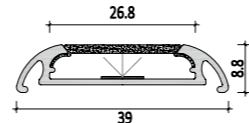

098-M3909
pg037