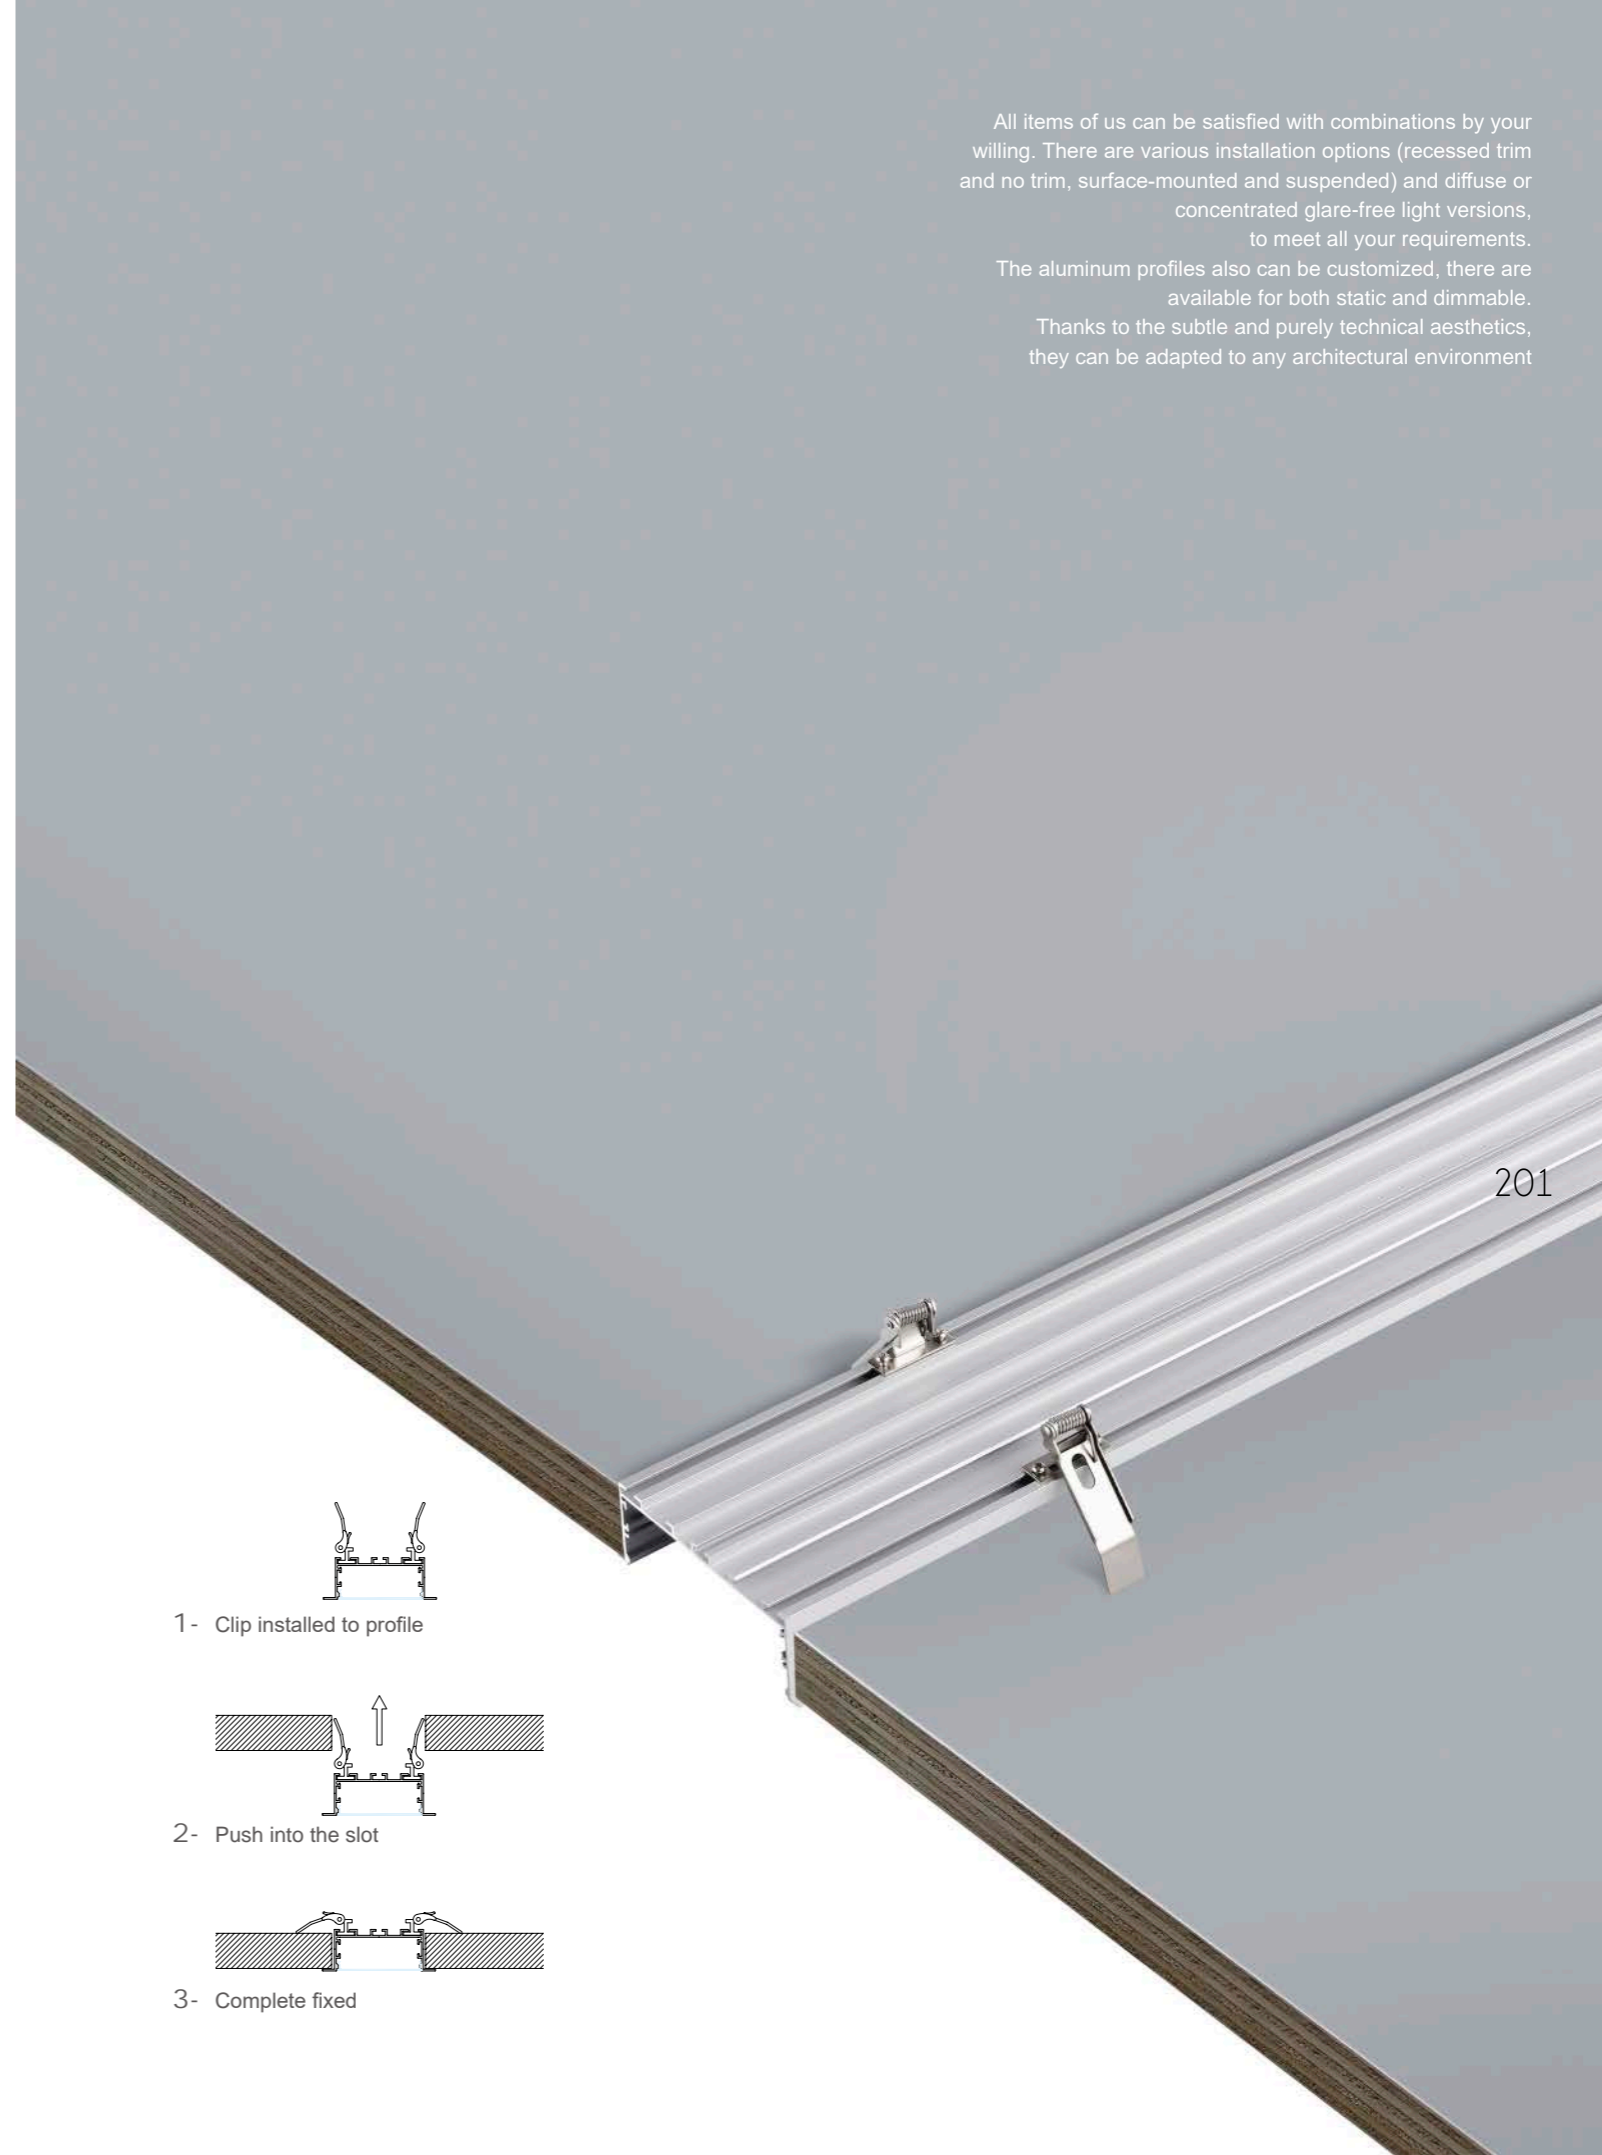

199

XL 132-BM5575

Accessories

200

Large size
Office lighting series
Various installation options

- 1- Cord installed to profile & nail into the ceiling
- 2- Complete fixed

All items of us can be satisfied with combinations by your willing. There are various installation options (recessed trim and no trim, surface-mounted and suspended) and diffuse or concentrated glare-free light versions, to meet all your requirements. The aluminum profiles also can be customized, there are available for both static and dimmable. Thanks to the subtle and purely technical aesthetics, they can be adapted to any architectural environment