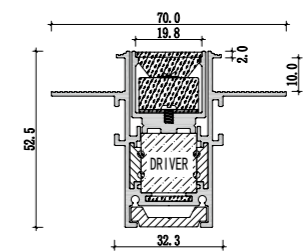

Magnetic track light and Anti-glare series

Corner linear fixture

Medium size
Magnetic track light and Anti-glare series

164

UGR line light series products can realize multi combination module change, and can integrate floodlight and spotlight. The highest uniform glare value (UGR < 12) can effectively reduce the damage of light to eyes and make the light infinitely natural and comfortable.

165

Dimension

Installation steps

Accessories

XL 219-C7052