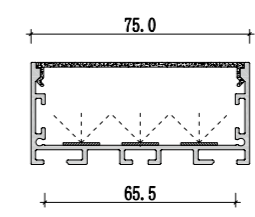

Recessed series

Corner linear fixture

XL 641-BM5035

XL 822-BM7535

Dimension

Installation steps

185

-OR-