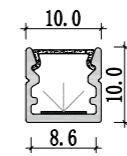

XL 067-M2508

Accessories

038

Dimension

Installation steps

Accessories

XL 129-M0809

Dimension

Installation steps

039

Accessories

XL 196-M1010

Mini size

Surface-mounted linear fixture

These Surface-mounted linear fixtures are our hot-selling products with a narrow, low profile. The 118-degree beam angle is ideal for a wide, even spread of light like in cove and wall-washing applications. They can create clean, modern linear designs for retail stores, commercial buildings and residential interiors. Some of them can also be used in conjunction with our tiltable stands. There are includes a choice of clear, frosted or milky diffuser. We also support customized product if you have a good idea.