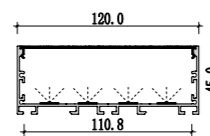

186

Dimension

Installation steps