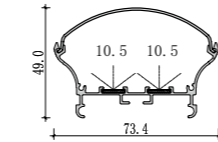

620-BM7250
pg216