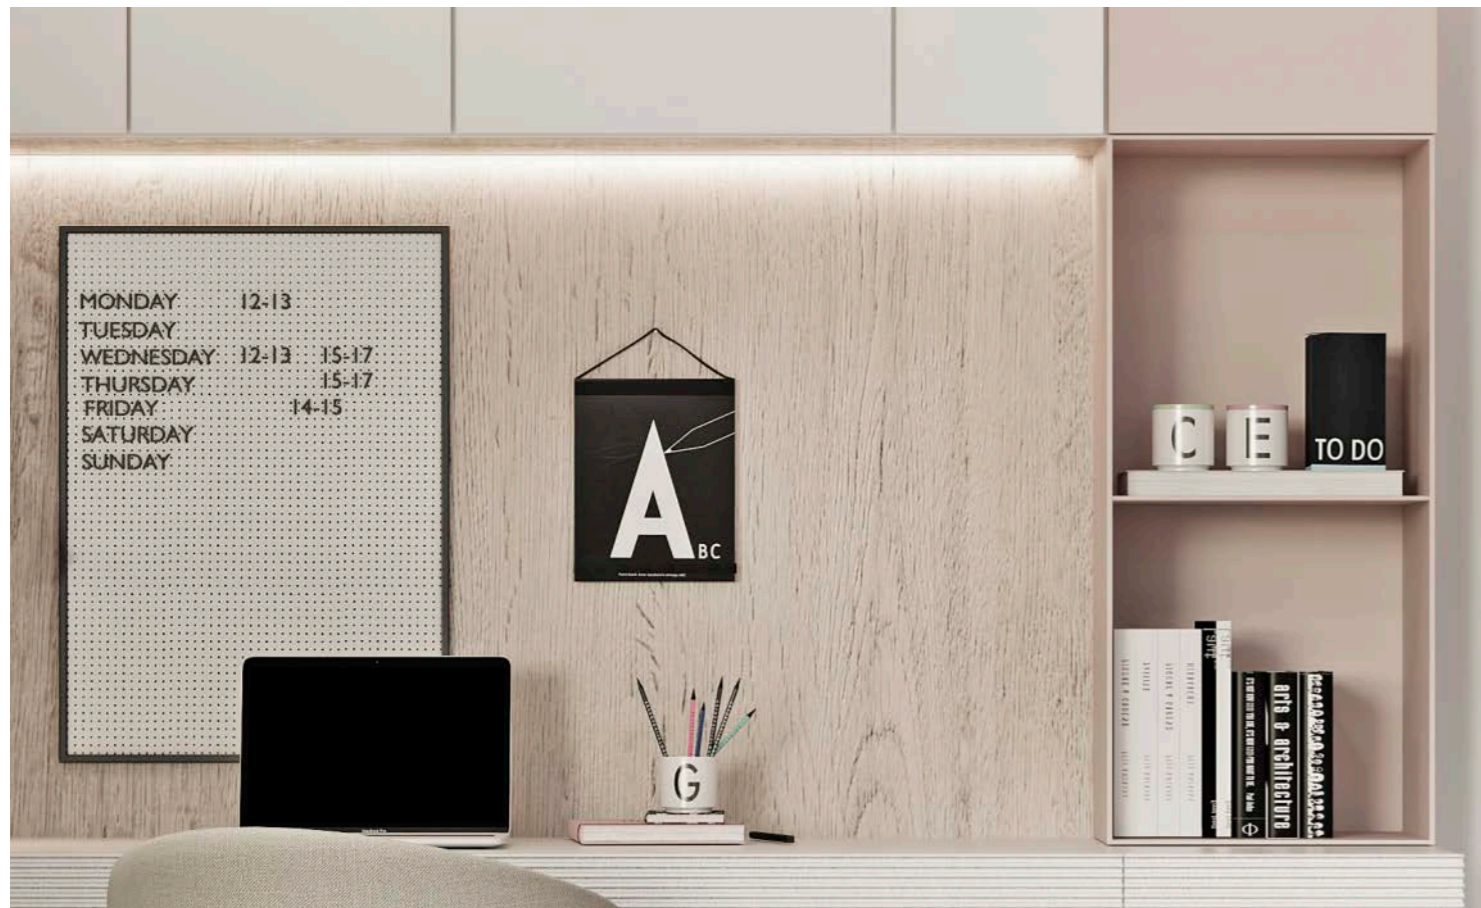

024

Dimension

Installation steps

1. -1
2. -2
3. -3

Accessories

XL 562-Y1509

Dimension

Installation steps

1. -1
2. -2
3. -3

Accessories

XL 170-Y2409