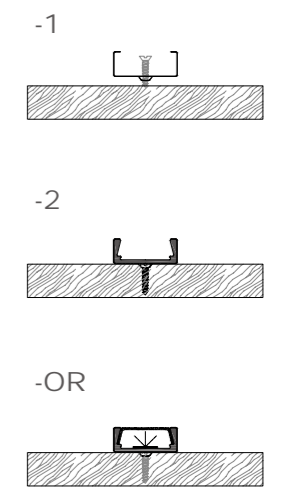

Installation steps

Accessories

Dimension