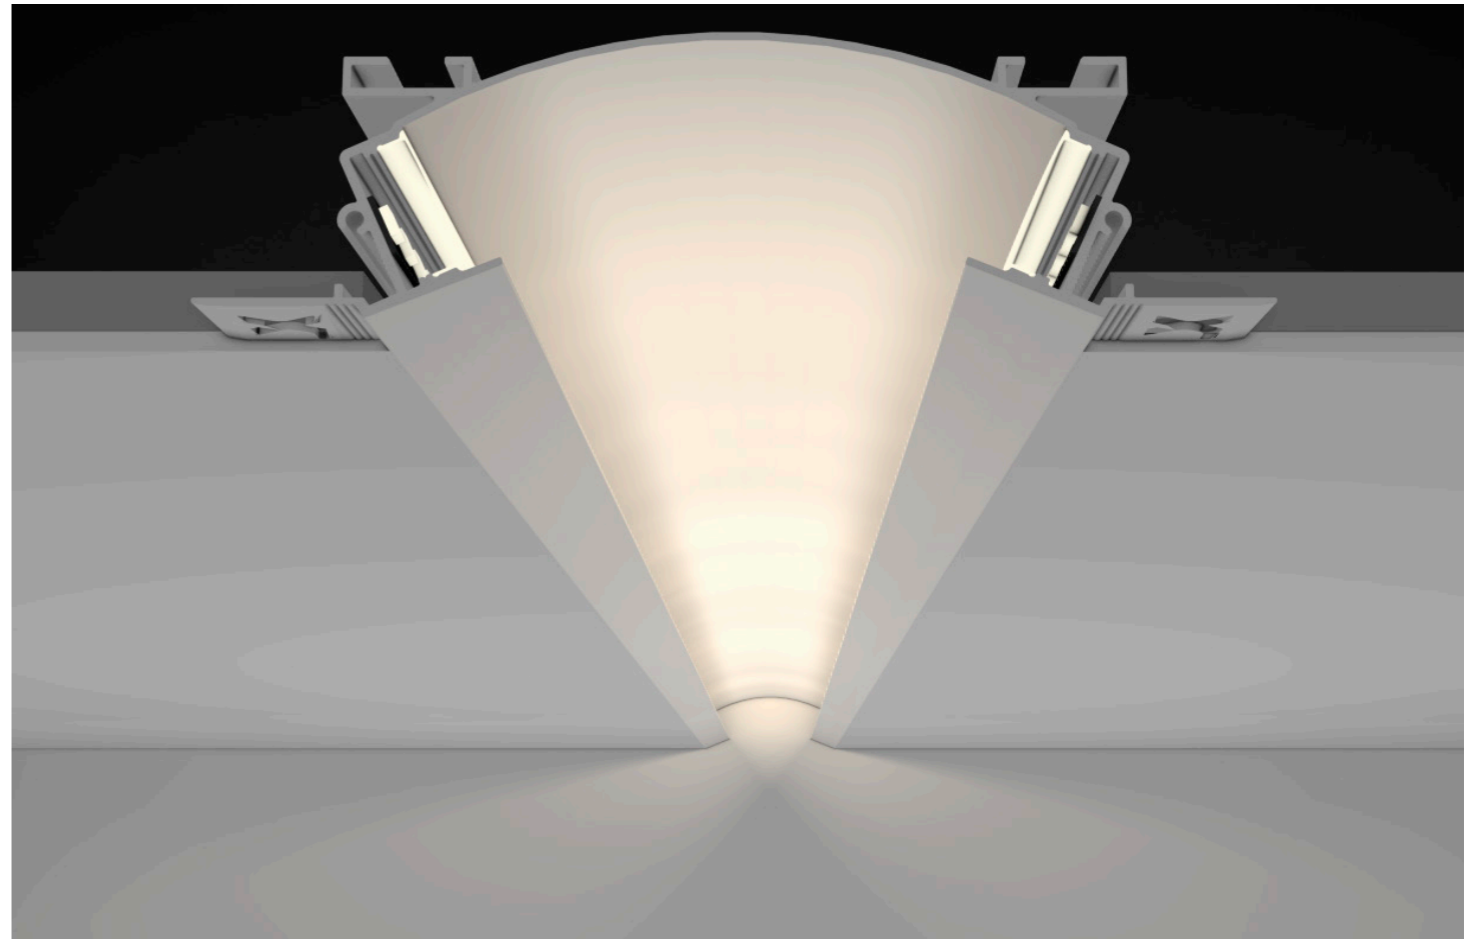

Large size
Indirect lighting series

Large size
Indirect lighting series

128

129

Dimension

Installation steps