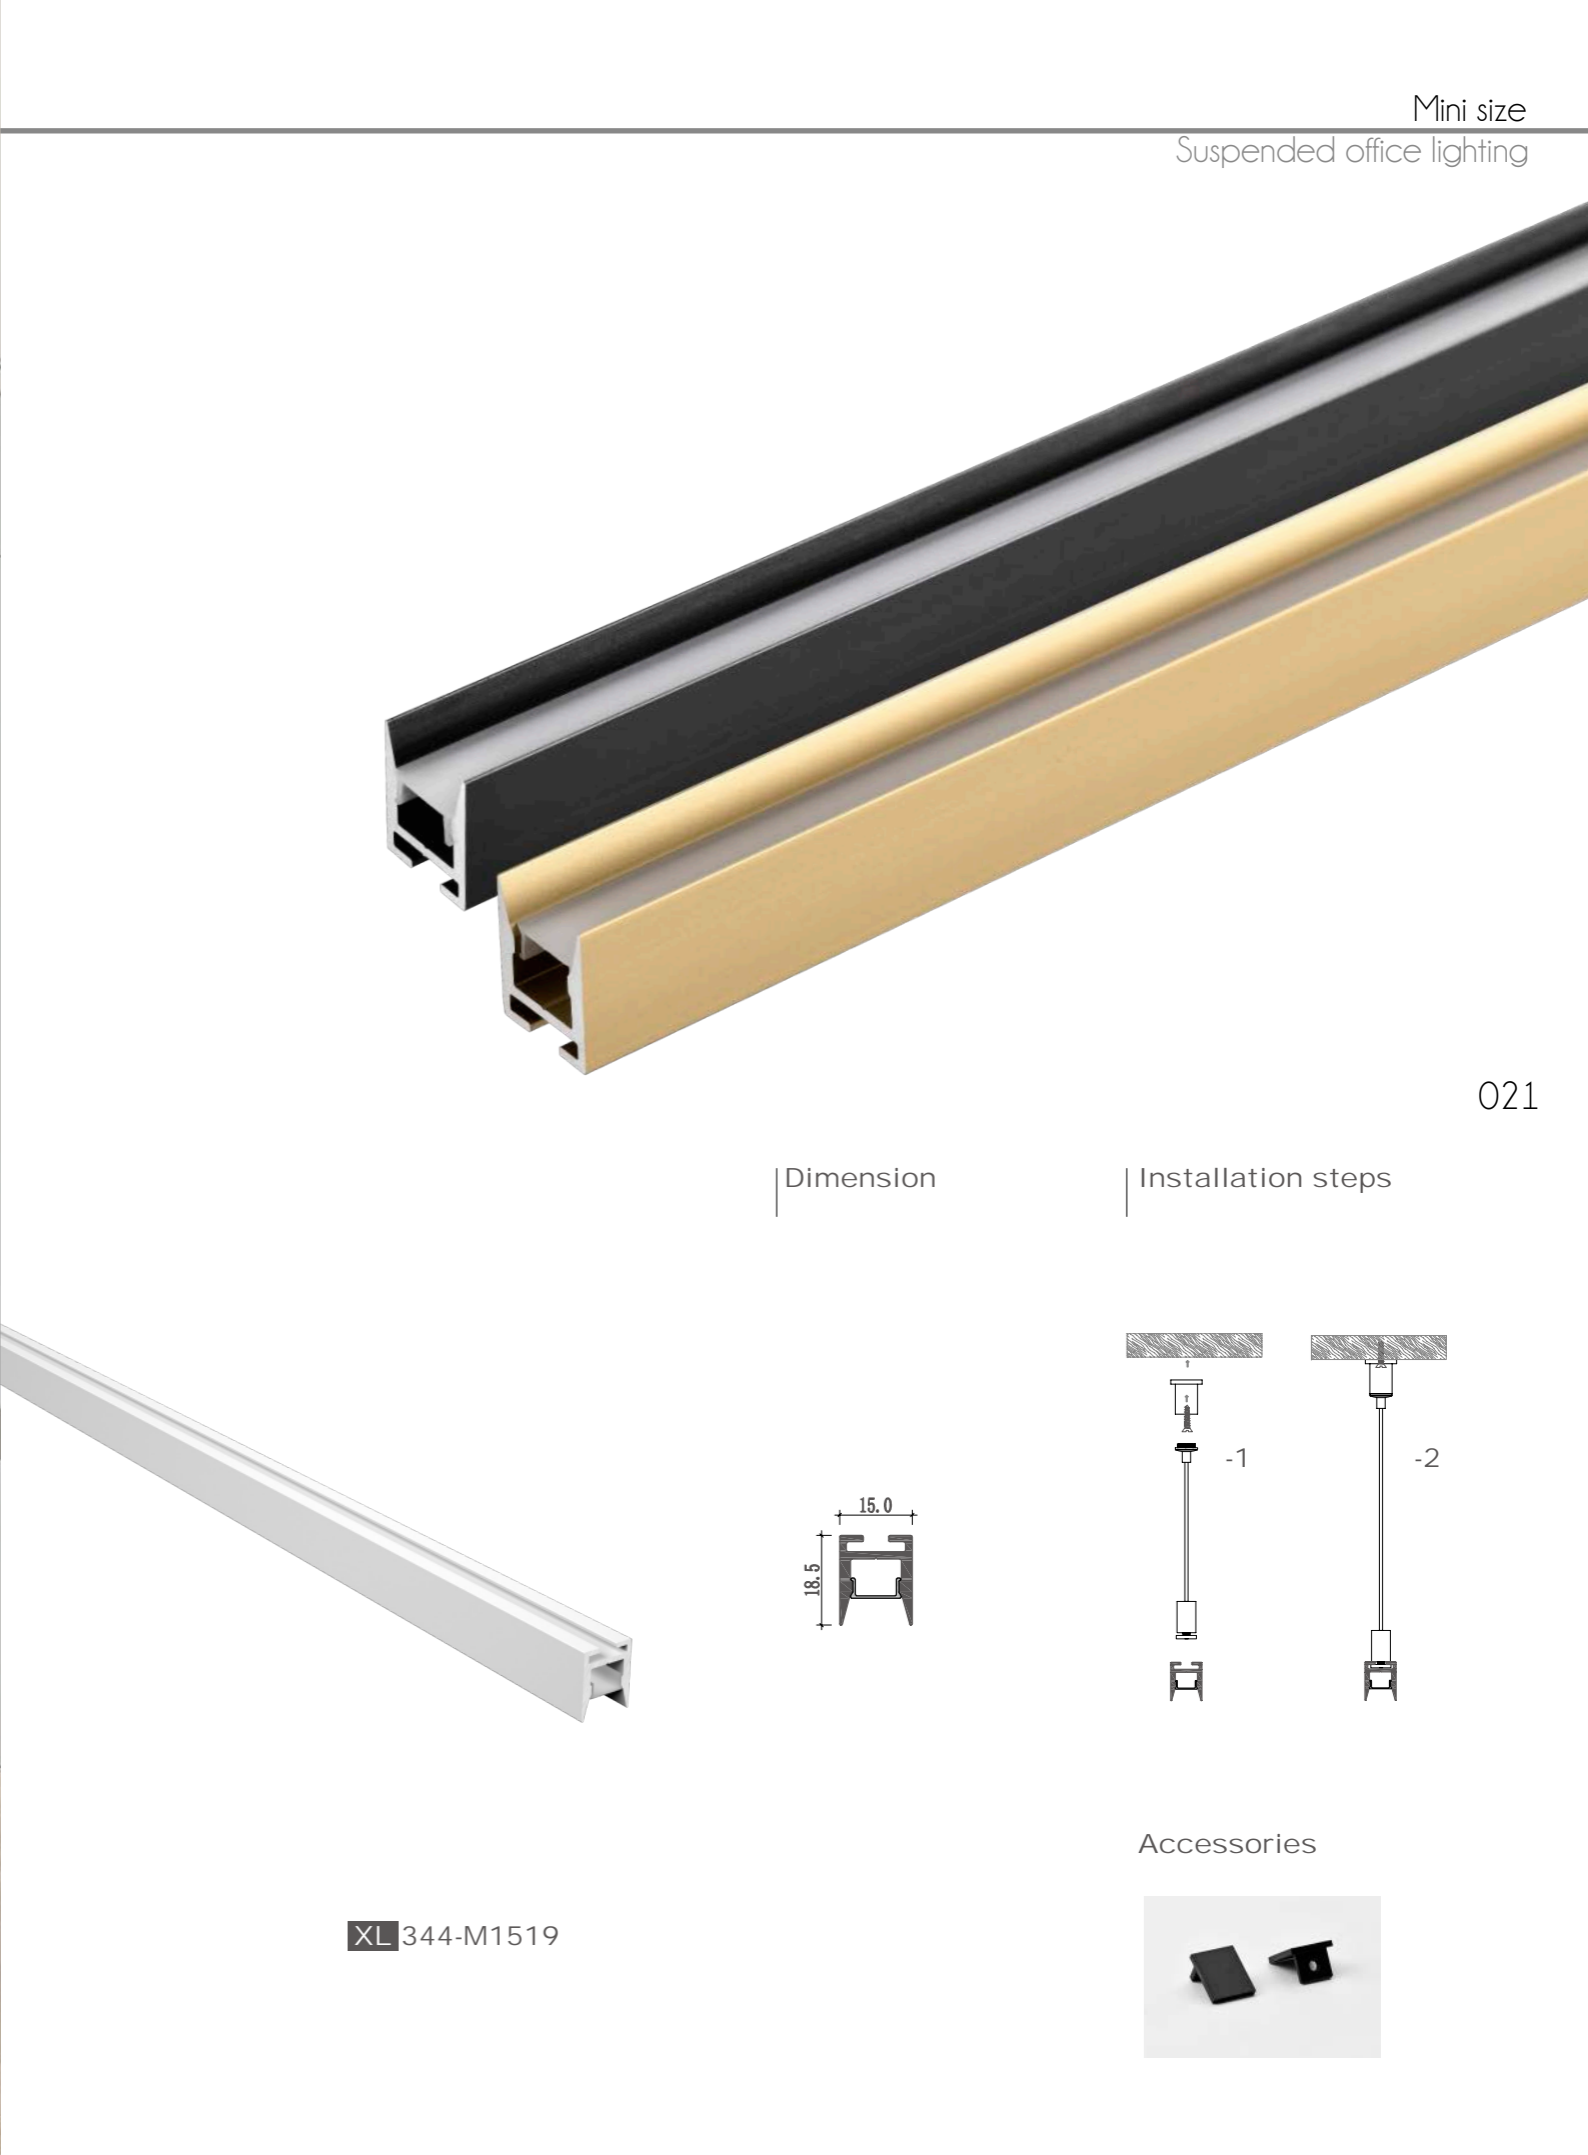

Mini size
Surface-mounted linear fixture

Mini size
Suspended office lighting

020

021

Dimension

Installation steps

Accessories

These Surface-mounted linear fixtures are our hot-selling products with a narrow, low profile. The 118-degree beam angle is ideal for a wide, even spread of light like in cove and wall-washing applications. They can create clean, modern linear designs for retail stores, commercial buildings and residential interiors. Some of them can also be used in conjunction with our tiltable stands. There are includes a choice of clear, frosted or milky diffuser. We also support customized product if you have a good idea.