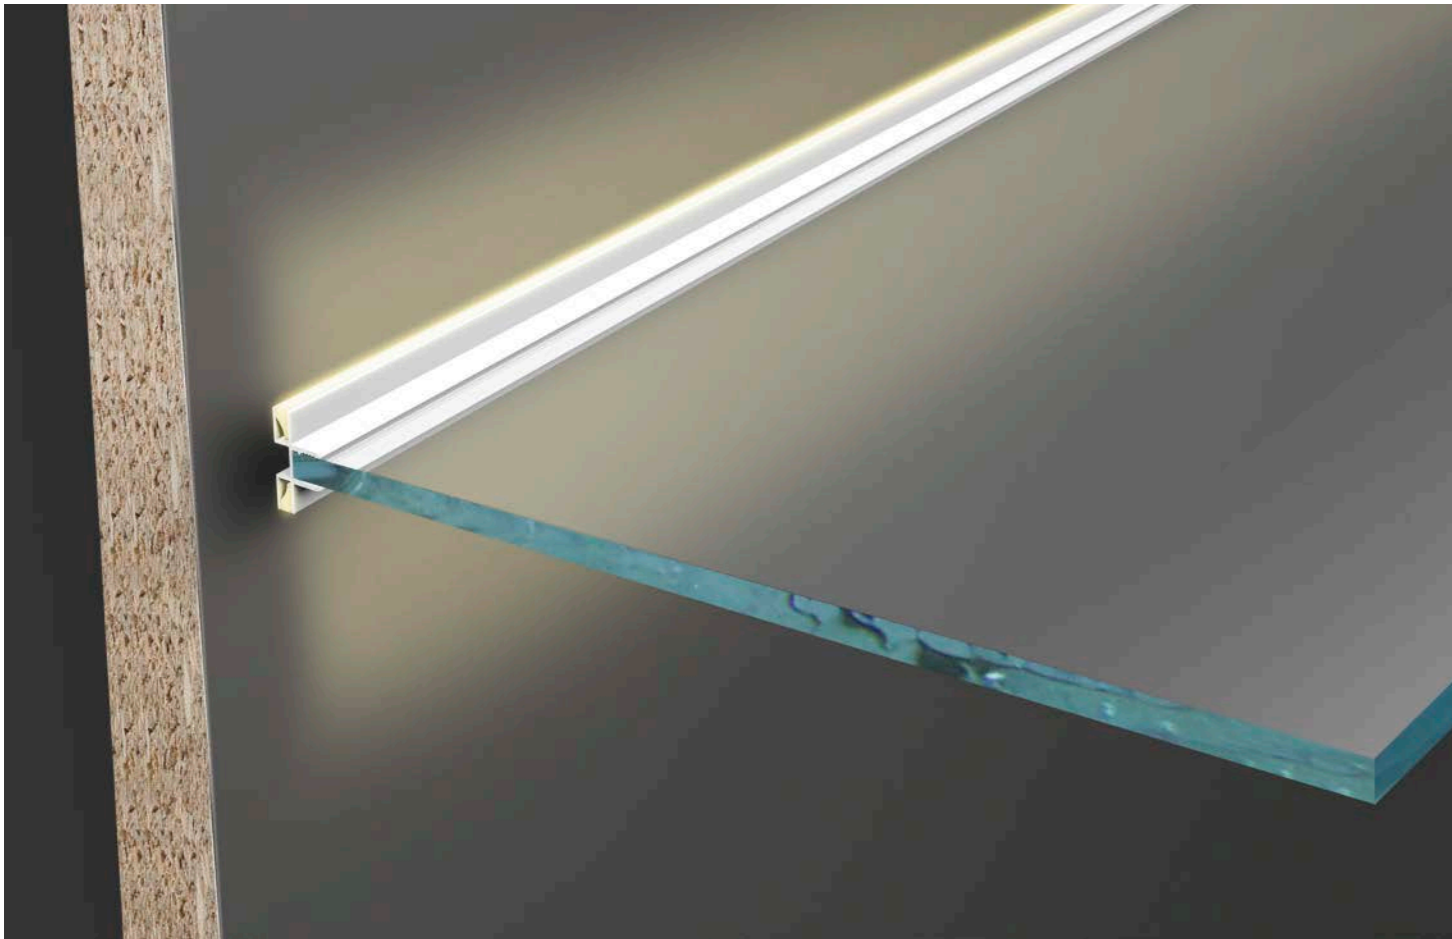

074

Dimension

Installation steps

Accessories

XL 330-M2815

075

Dimension

Installation steps

Accessories

XL 195A-M1015

XL 171-M1312