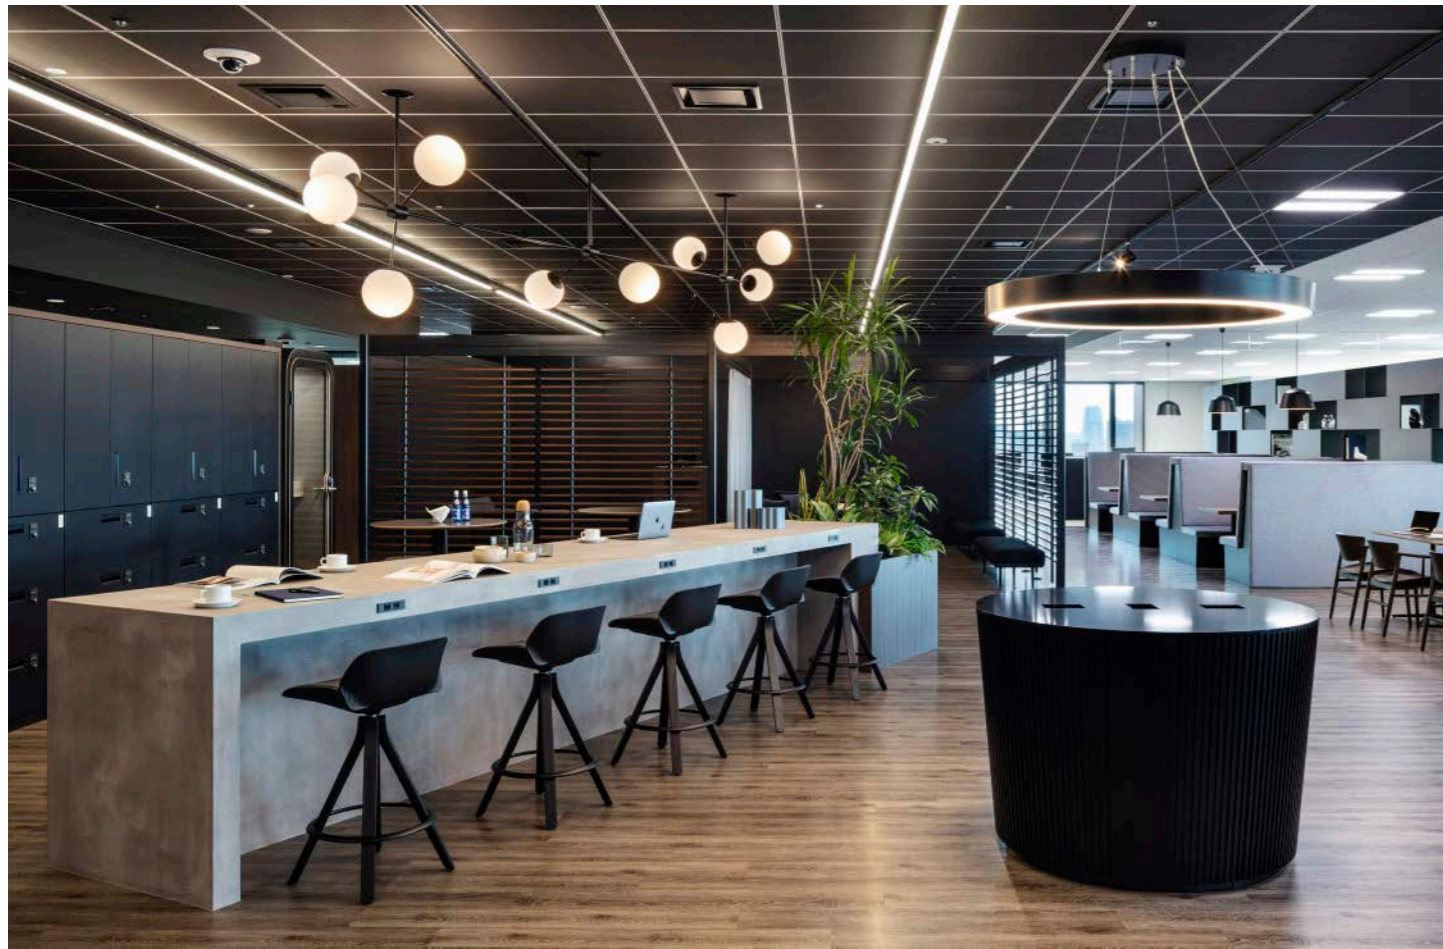

210

Dimension

Installation steps