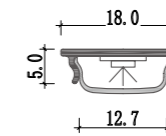

066

Corner light fixture series product is a compact, rounded asymmetrical channel with a 120-degree beam angle ideal for a wide, even spread of light. This channel is designed for corner and angled applications and includes a choice of clear, frosted or milky diffuser.

067

Dimension

Installation steps

Accessories

XL 551-M1505
XL 552-M1805