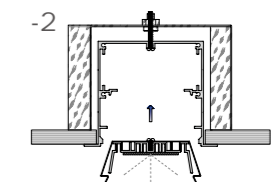

Installation steps