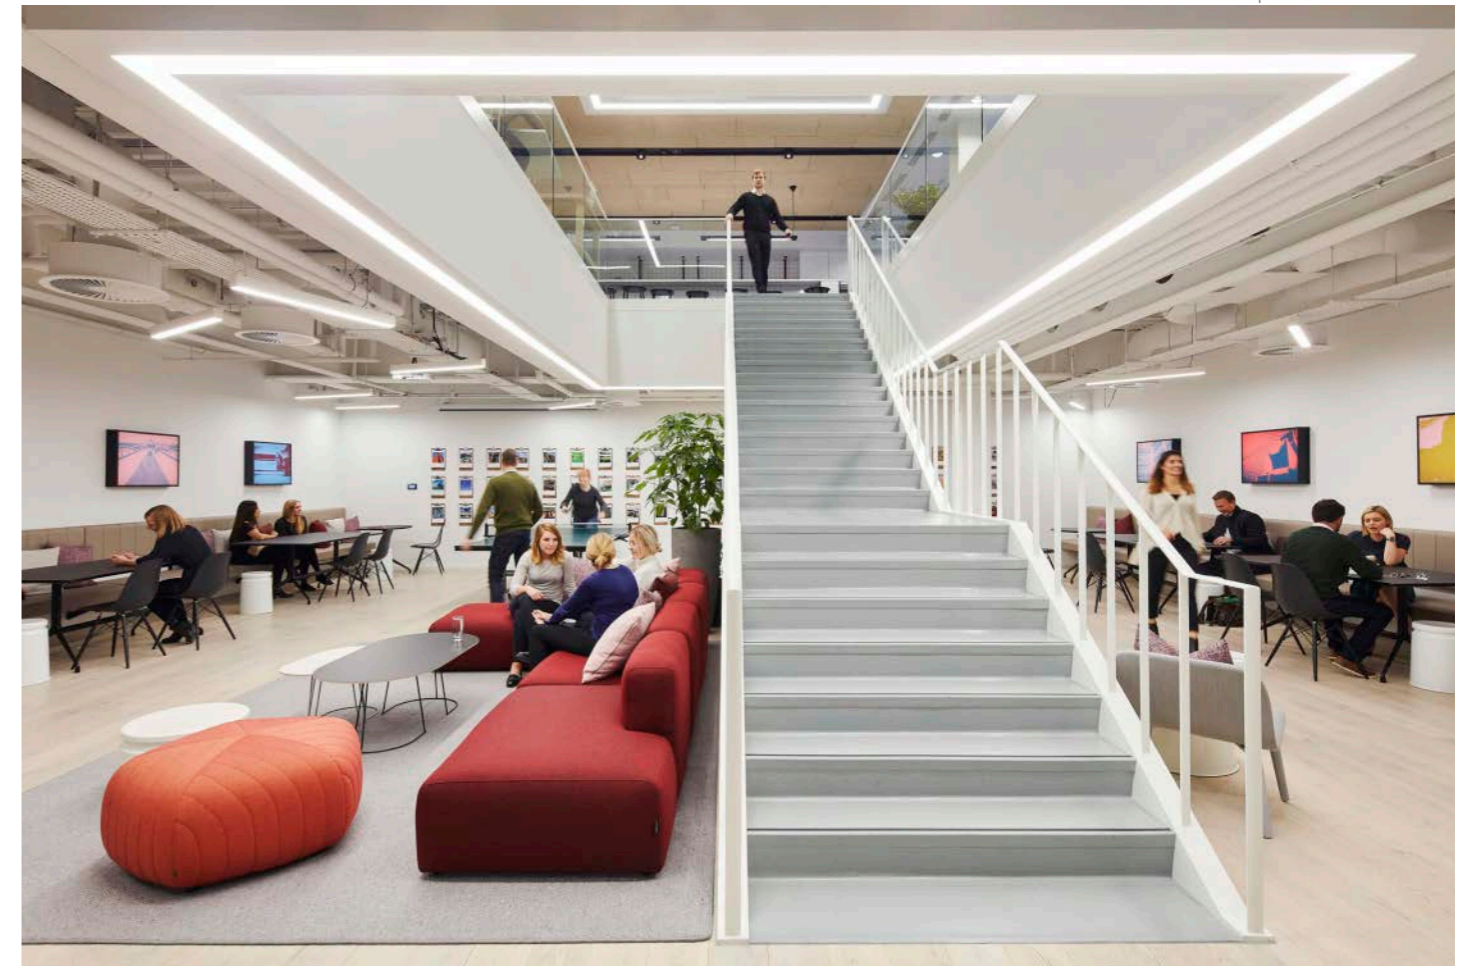

Accessories

Suspended series

Corner linear fixture

Large size
Suspended series

208

XL 646-BY9575

XL 648-BY12075

Dimension