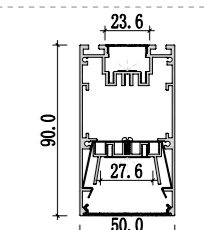

674-BM5090
pg194