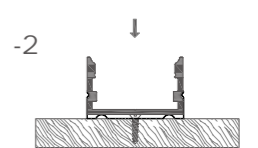

Dimension

Installation steps

Accessories

XL 114-M2321

Dimension

Installation steps

Accessories

XL 334-M2515