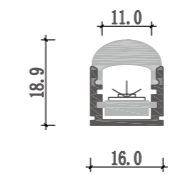

Dimension

Installation steps