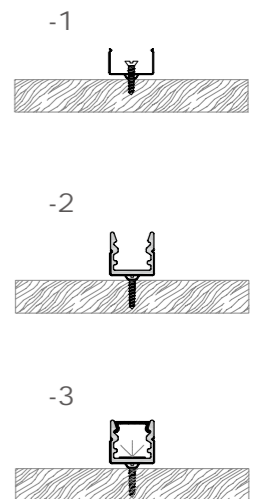

XL 067-M2508

Accessories

038

Dimension

Installation steps

Accessories

XL 129-M0809

Dimension

Installation steps

039

Accessories

XL 196-M1010

Mini size

Surface-mounted linear fixture

These Surface-mounted linear fixtures are our hot-selling products with a narrow, low profile. The 118-degree beam angle is ideal for a wide, even spread of light like in cove and wall-washing applications. They can create clean, modern linear designs for retail stores, commercial buildings and residential interiors. Some of them can also be used in conjunction with our tiltable stands. There are includes a choice of clear, frosted or milky diffuser. We also support customized product if you have a good idea.