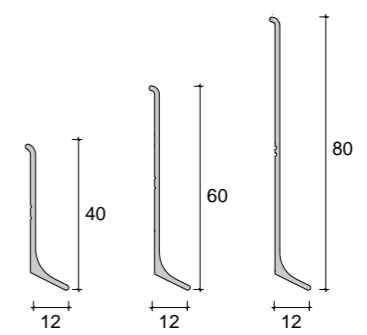

Large size

Skirting light fixture

Large size
Skirting light series

142

The skirting lights play a visual balance in the room design. Using their linear vision, materials and colors to echo each other, they can beautify the decoration effect and outline the sense of space. Another function of the skirting line is its protection function. The skirting line can better bond the wall and the ground firmly, reduce wall deformation, avoid damage caused by external collision, and it is easier to clean.

143

- XL 239-C1240
- XL 234-C1260
- XL 235-C1280

Dimension

Installation steps

Accessories