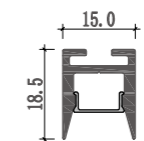

Mini size
Surface-mounted linear fixture

Mini size
Suspended office lighting

020

021

Dimension

Installation steps

Accessories

These Surface-mounted linear fixtures are our hot-selling products with a narrow, low profile. The 118-degree beam angle is ideal for a wide, even spread of light like in cove and wall-washing applications. They can create clean, modern linear designs for retail stores, commercial buildings and residential interiors. Some of them can also be used in conjunction with our tiltable stands. There are includes a choice of clear, frosted or milky diffuser. We also support customized product if you have a good idea.