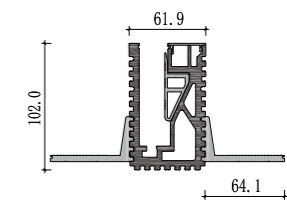

Installation steps

Accessories

Trimless series

Laminate&Stair linear light series

Large size
Laminate&Stair linear light series

080

XL 158-M62100

Dimension