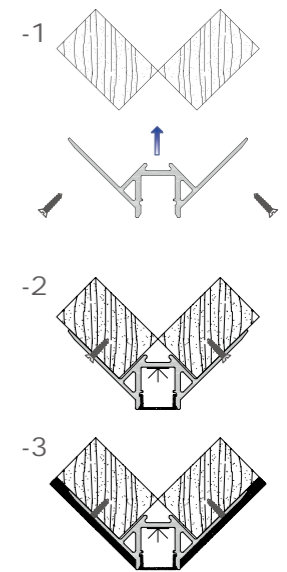

Dimension

Installation steps

Accessories