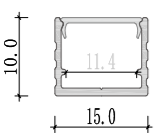

336-M1510
pg045