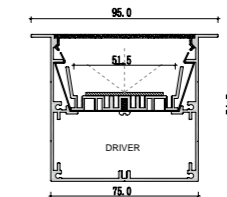

Accessories

Suspended series

Corner linear fixture

Large size
Suspended series

208

XL 646-BY9575

XL 648-BY12075

Dimension