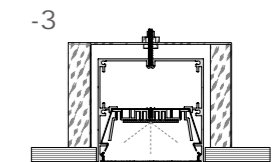

Installation steps