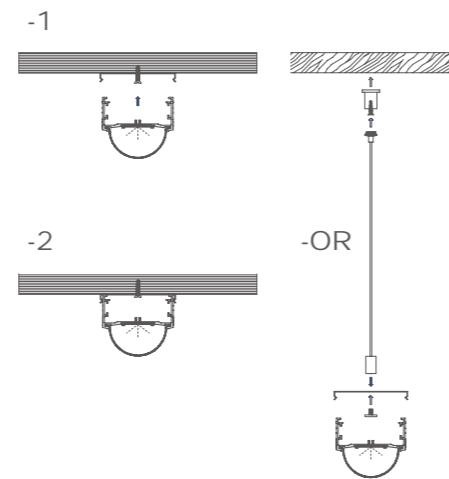

Accessories