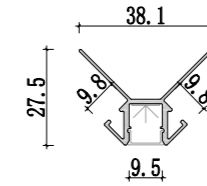

Medium size

Trimless recessed series

Dimension

XL 537-C3828