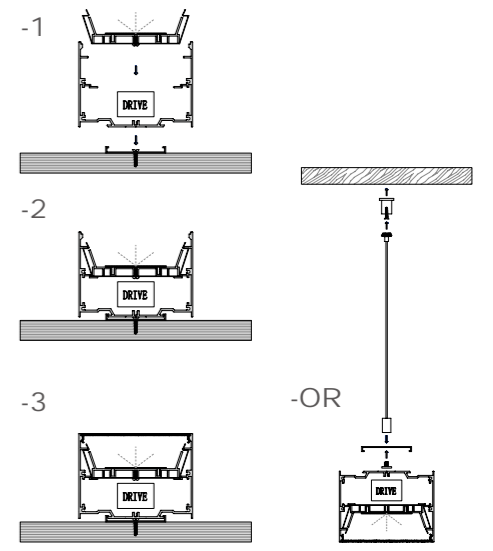

Suspended series

Corner linear fixture

Large size
Suspended series

206

XL 647-BM7575

XL 649-BM10075

Dimension

Installation steps