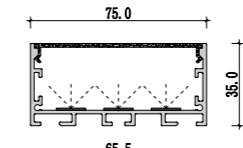

822-BM7535
pg185