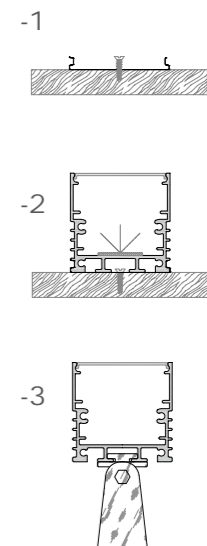

Accessories

062

XL 026-M3030

Dimension

Installation steps

Accessories

063

These Surface-mounted linear fixtures are our hot-selling products with a narrow, low profile. The 118-degree beam angle is ideal for a wide, even spread of light like in cove and wall-washing applications. They can create clean, modern linear designs for retail stores, commercial buildings and residential interiors. Some of them can also be used in conjunction with our tiltable stands. There are includes a choice of clear, frosted or milky diffuser. We also support customized product if you have a good idea.