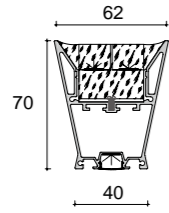

240-BM6270
pg171