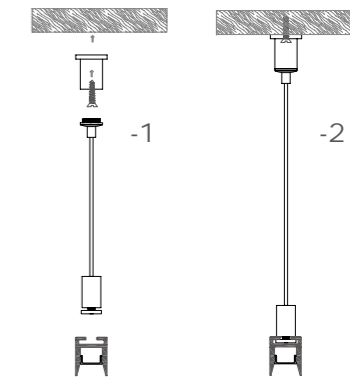

Mini size
Surface-mounted linear fixture

Mini size
Suspended office lighting

020

021

Dimension

Installation steps

Accessories

These Surface-mounted linear fixtures are our hot-selling products with a narrow, low profile. The 118-degree beam angle is ideal for a wide, even spread of light like in cove and wall-washing applications. They can create clean, modern linear designs for retail stores, commercial buildings and residential interiors. Some of them can also be used in conjunction with our tiltable stands. There are includes a choice of clear, frosted or milky diffuser. We also support customized product if you have a good idea.