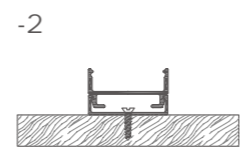

090

Dimension

Installation steps

Accessories

091

Dimension

Installation steps

Accessories