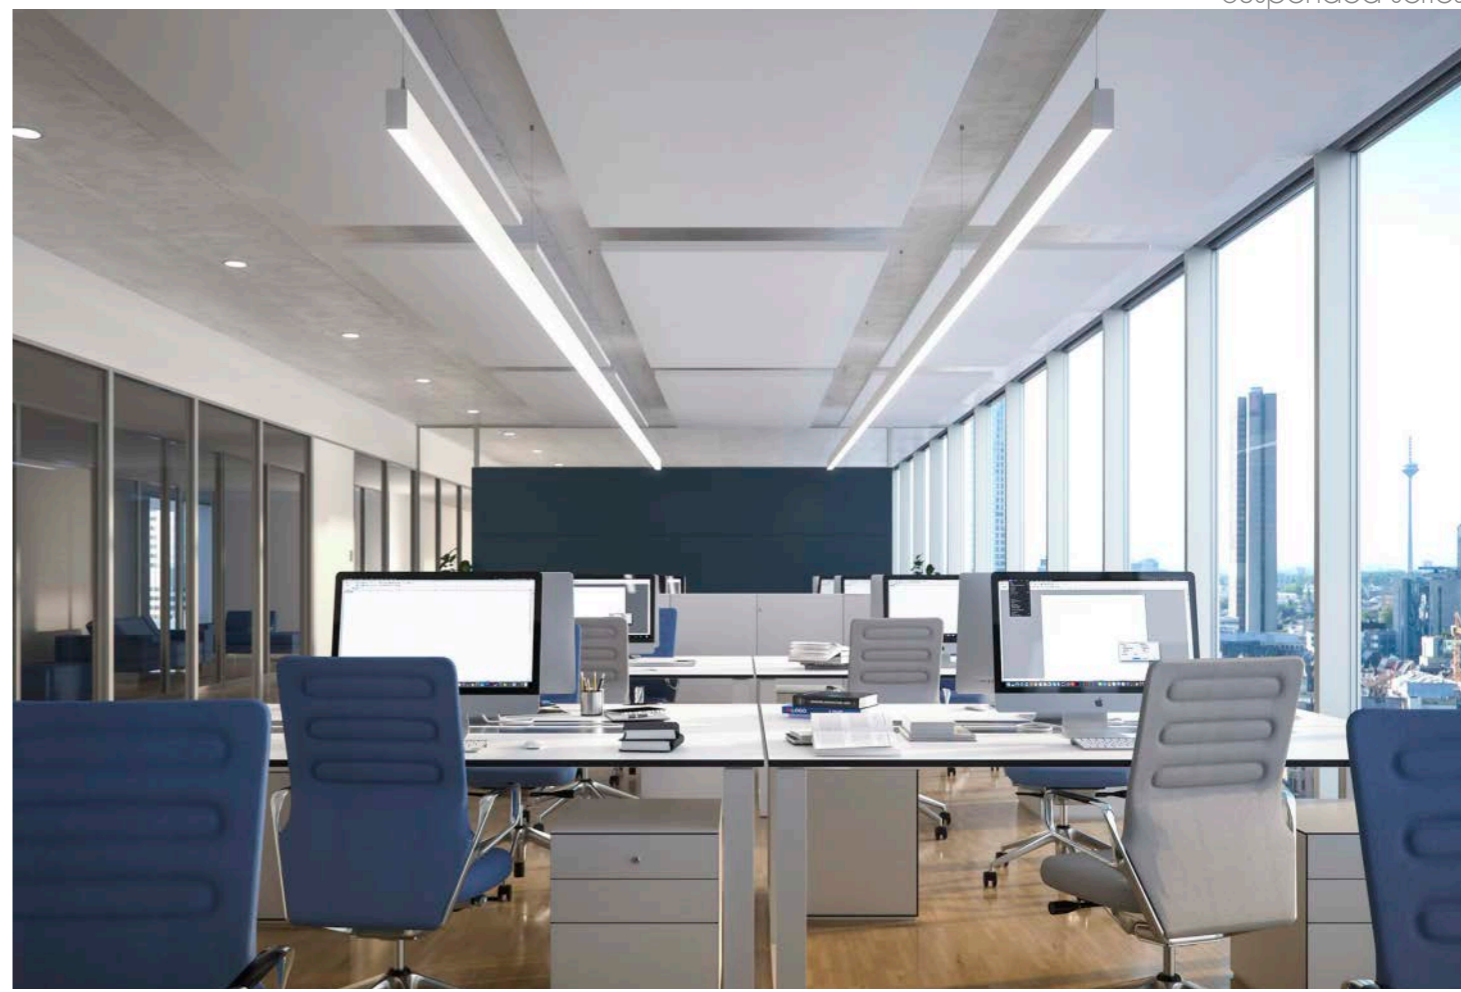

Suspended series

Corner linear fixture

Large size
Suspended series