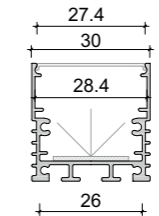

Accessories

062

XL 026-M3030

Dimension

Installation steps

Accessories

063

These Surface-mounted linear fixtures are our hot-selling products with a narrow, low profile. The 118-degree beam angle is ideal for a wide, even spread of light like in cove and wall-washing applications. They can create clean, modern linear designs for retail stores, commercial buildings and residential interiors. Some of them can also be used in conjunction with our tiltable stands. There are includes a choice of clear, frosted or milky diffuser. We also support customized product if you have a good idea.