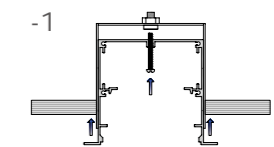

Installation steps