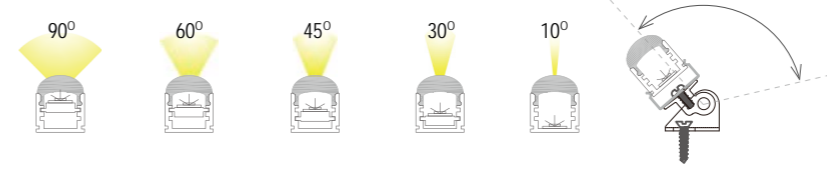

XL 342-M1619