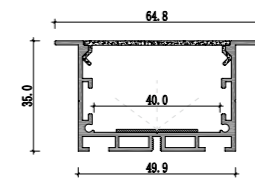

Accessories

Recessed series

Corner linear fixture

Large size
Recessed series

188

XL 078-BY3627

XL 640-BY6535

Dimension