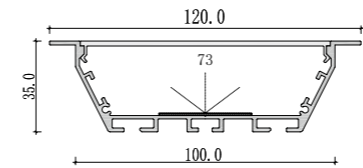

667-BY12035
pg190