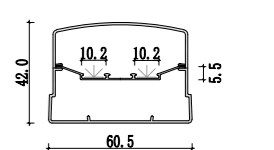

605-S6042
pg223