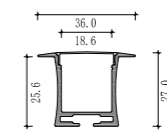

Accessories

Recessed series

Corner linear fixture

Large size
Recessed series

188

XL 078-BY3627

XL 640-BY6535

Dimension