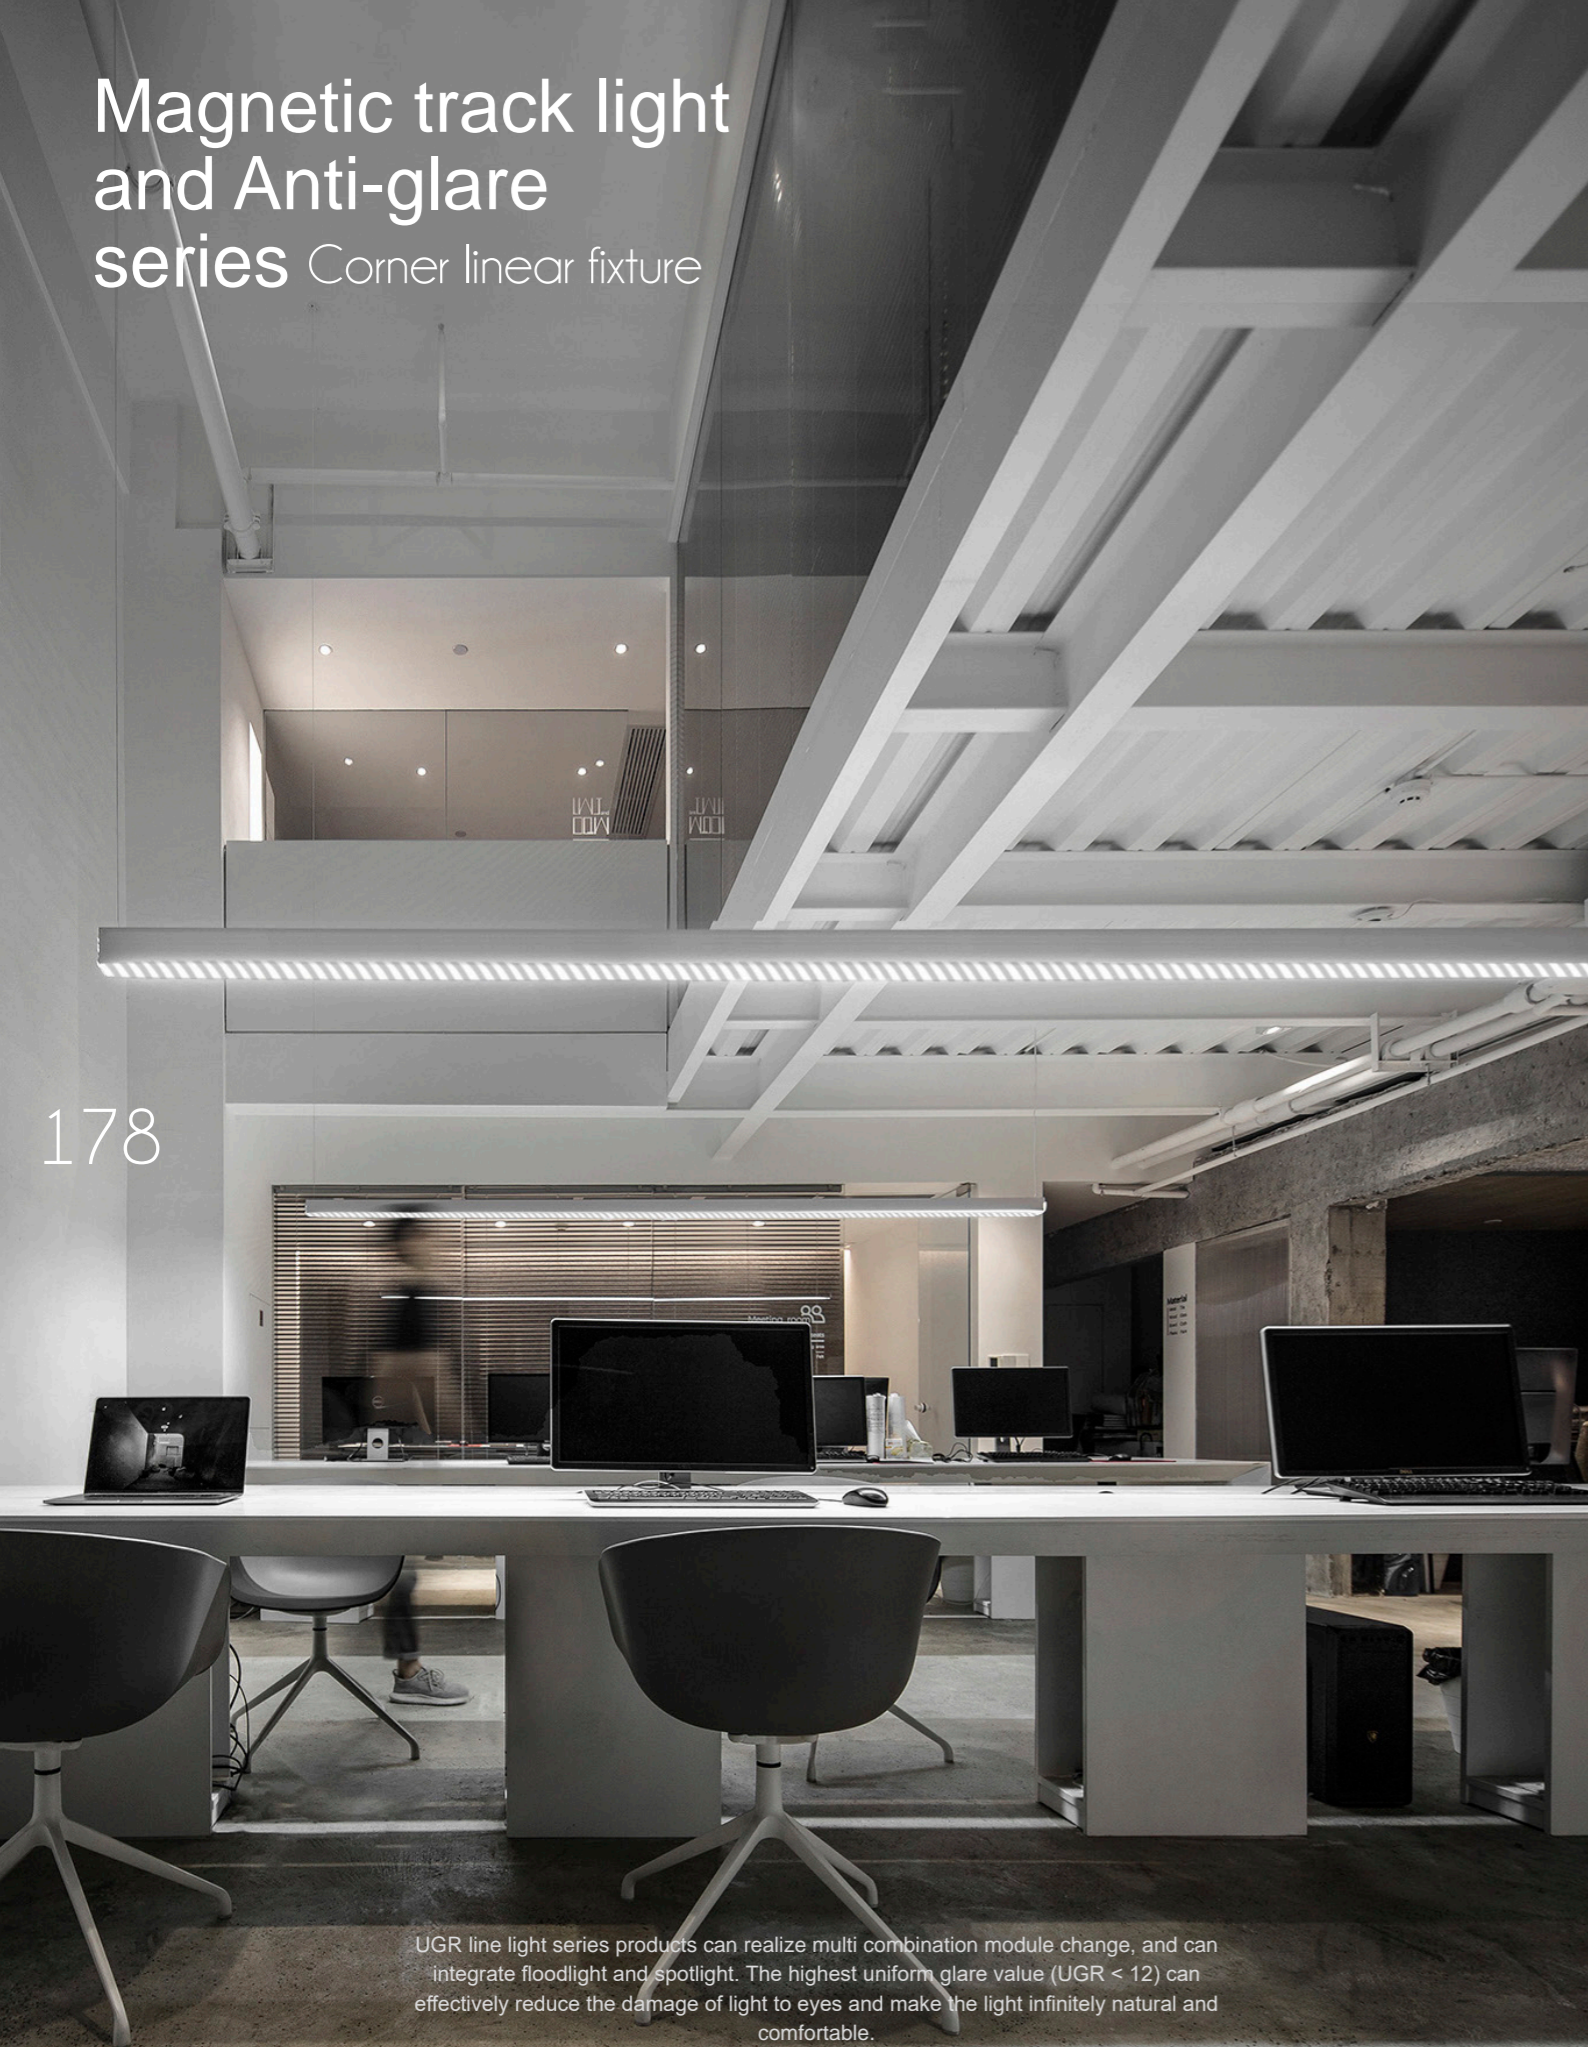

Magnetic track light and Anti-glare series

Corner linear fixture

178

UGR line light series products can realize multi combination module change, and can integrate floodlight and spotlight. The highest uniform glare value (UGR < 12) can effectively reduce the damage of light to eyes and make the light infinitely natural and comfortable.

Large size
Anti-glare light fixture