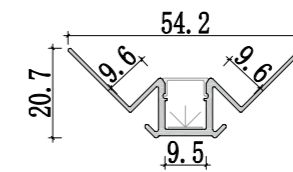

Dimension

XL 538-C5420