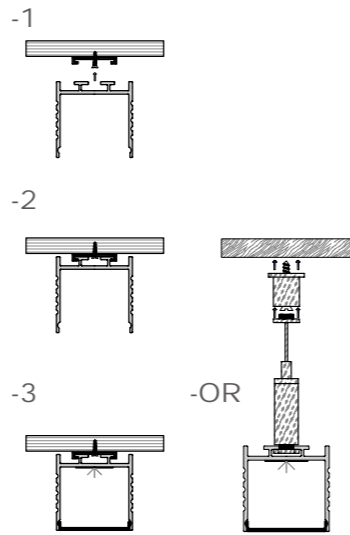

Accessories

062

XL 026-M3030

Dimension

Installation steps

Accessories

063

These Surface-mounted linear fixtures are our hot-selling products with a narrow, low profile. The 118-degree beam angle is ideal for a wide, even spread of light like in cove and wall-washing applications. They can create clean, modern linear designs for retail stores, commercial buildings and residential interiors. Some of them can also be used in conjunction with our tiltable stands. There are includes a choice of clear, frosted or milky diffuser. We also support customized product if you have a good idea.

064

Dimension

Installation steps

Accessories

XL 111-M3535

065

Dimension

Installation steps