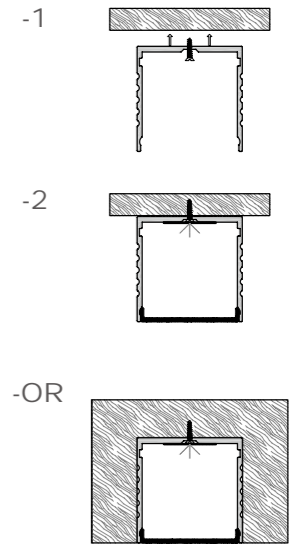

Accessories

062

XL 026-M3030

Dimension

Installation steps

Accessories

063

These Surface-mounted linear fixtures are our hot-selling products with a narrow, low profile. The 118-degree beam angle is ideal for a wide, even spread of light like in cove and wall-washing applications. They can create clean, modern linear designs for retail stores, commercial buildings and residential interiors. Some of them can also be used in conjunction with our tiltable stands. There are includes a choice of clear, frosted or milky diffuser. We also support customized product if you have a good idea.

064

Dimension

Installation steps

Accessories

XL 111-M3535

065

Dimension

Installation steps