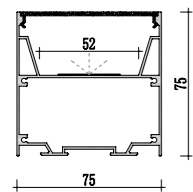

018

666-BM7575
pg202