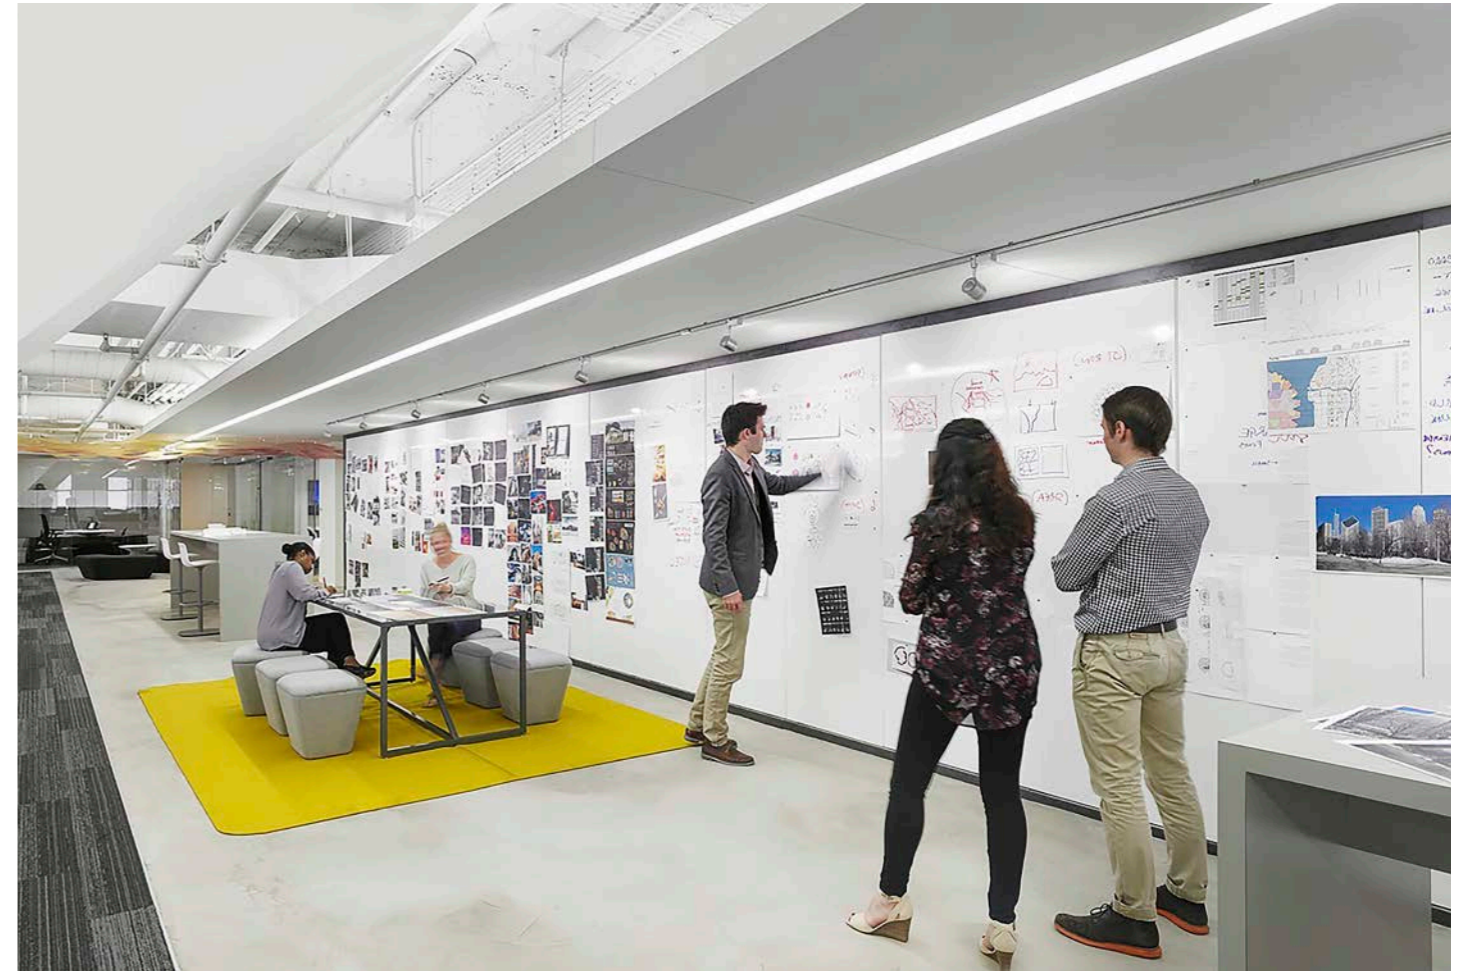

190

Dimension

Installation steps

Accessories

XL 821-BY9535

Dimension

Installation steps

191

Accessories

XL 681-BY16245