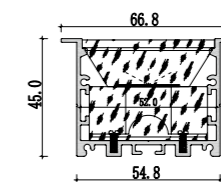

180

Dimension

Installation steps

Accessories

181

Dimension

Installation steps

Accessories