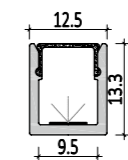

040

XL 086-M1013

Dimension

Mini size
Surface-mounted series

Installation steps

Accessories

041

Dimension