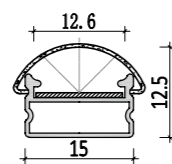

Dimension

Installation steps

Accessories

XL 005-M1407

Dimension

Installation steps

Accessories

XL 003-M1814

050

051

Dimension

Installation steps

Accessories

XL 004-M1513

Dimension

Installation steps

Accessories

XL 058-M1814