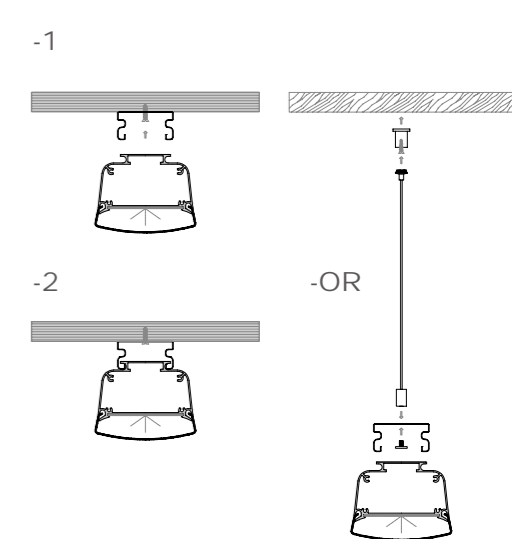

Accessories