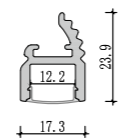

284-BM1724
pg177