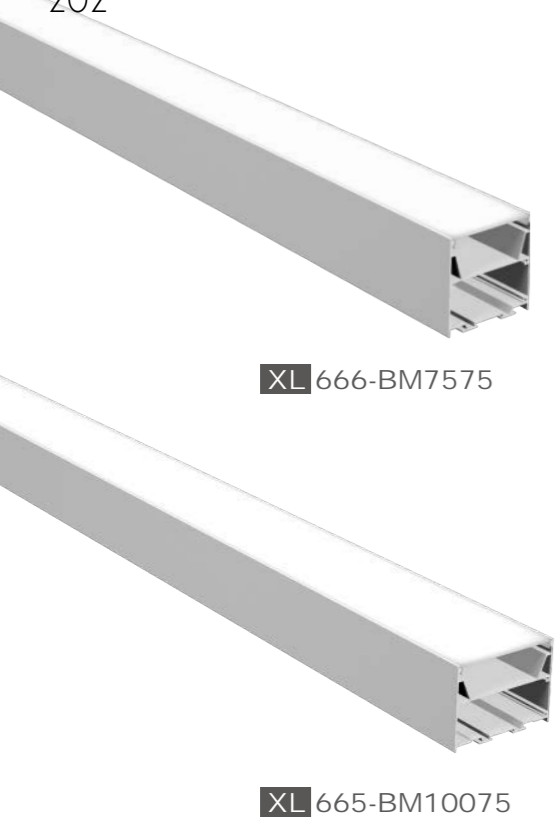

201

-
- 1- Clip installed to profile
 - 2- Push into the slot
 - 3- Complete fixed

202

Dimension

Installation steps

XL 666-BM7575

XL 665-BM10075

Accessories