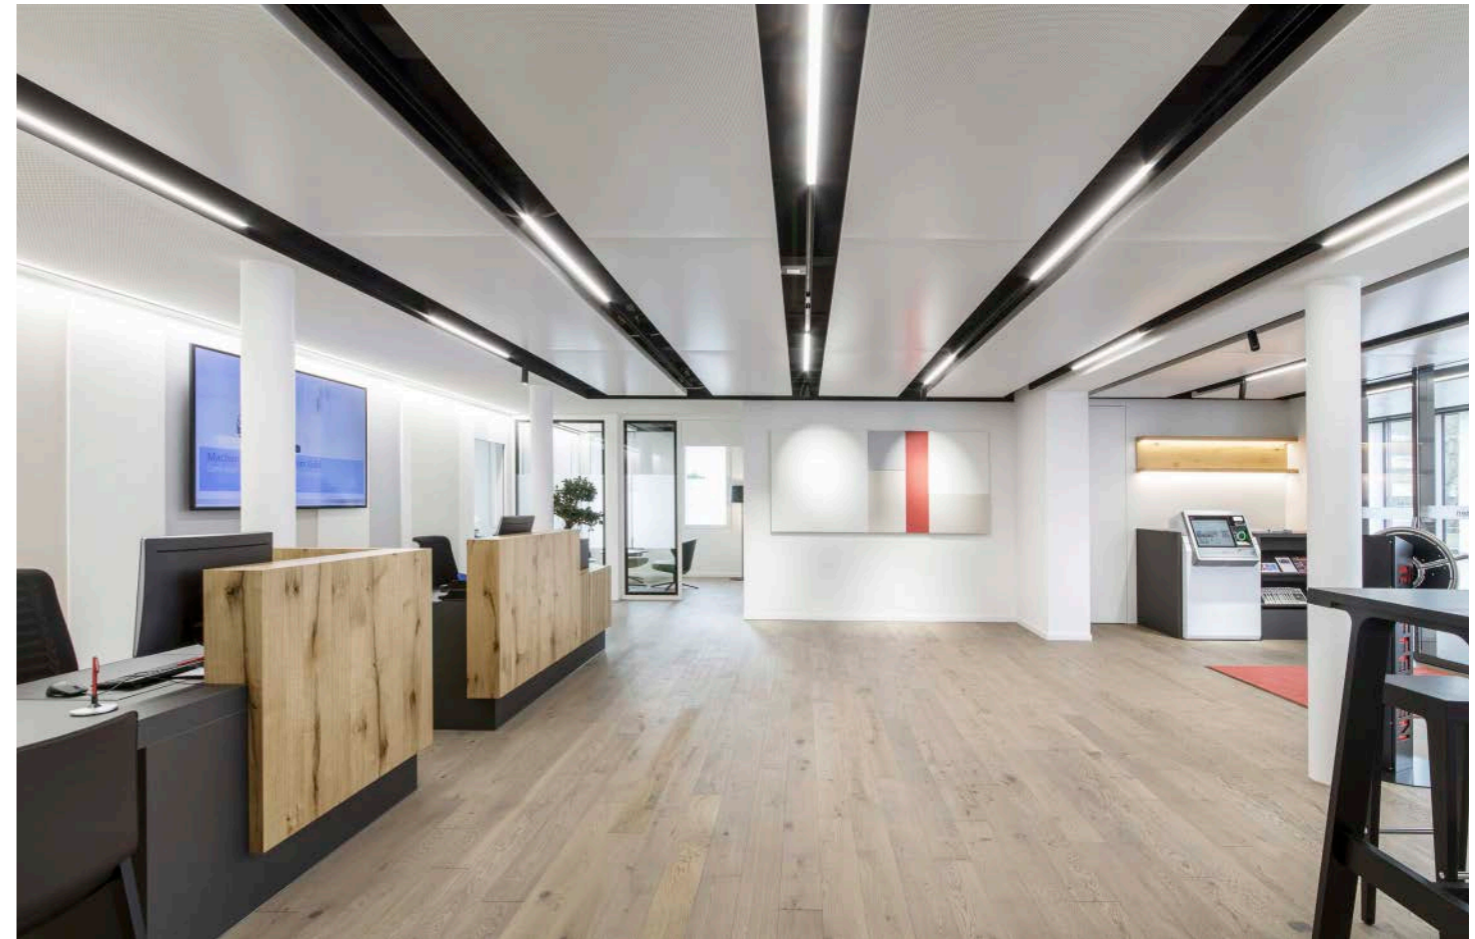

115

Accessories

XL 048B-Y2215

Trimless recessed series

Corner linear fixture

Medium size
Trimless recessed series

116

Model-1