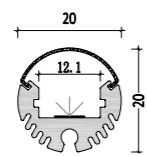

086

Dimension

Installation steps