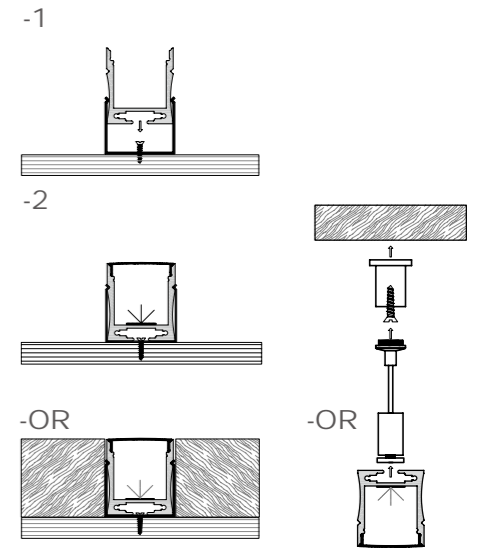

XL 334-M2515

Trimless series

Surface-mounted series

Mini size

Surface-mounted series

XL 818-M2427

Dimension

Installation steps

Accessories

062

XL 026-M3030

Dimension

Installation steps

Accessories

063

These Surface-mounted linear fixtures are our hot-selling products with a narrow, low profile. The 118-degree beam angle is ideal for a wide, even spread of light like in cove and wall-washing applications. They can create clean, modern linear designs for retail stores, commercial buildings and residential interiors. Some of them can also be used in conjunction with our tiltable stands. There are includes a choice of clear, frosted or milky diffuser. We also support customized product if you have a good idea.