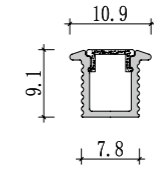

Recessed series

Corner linear fixture

Mini size
Recessed series

100

Dimension

Installation steps

Accessories

Dimension

Installation steps

Accessories

Dimension

Installation steps

Accessories

Dimension

Installation steps

Accessories

101