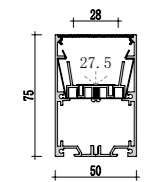

644-BM5075
pg204