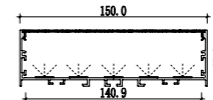

Accessories

Recessed series

Corner linear fixture

Large size
Recessed series

188

XL 078-BY3627

XL 640-BY6535

Dimension