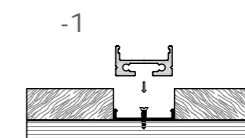

090

Dimension

Installation steps

Accessories

091

Dimension

Installation steps

Accessories