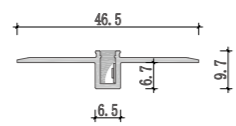

Dimension

Installation steps

Accessories

Dimension

Installation steps

Accessories