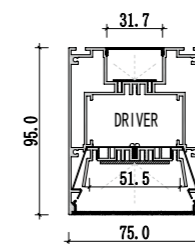

XL 674-BM5090

Dimension

Installation steps

195

XL 675-BM7595

Accessories

Suspended series

Corner linear fixture