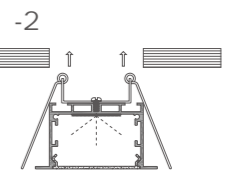

Installation steps