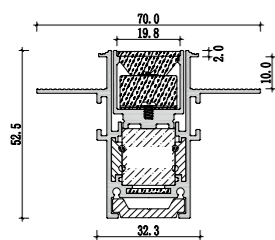

Recessed series ■ pg189~pg191

016

219-C7052
pg165