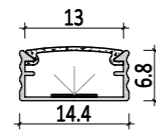

Dimension

Installation steps

Accessories

XL 005-M1407

Dimension

Installation steps

Accessories

XL 003-M1814

050

051

Dimension

Installation steps

Accessories

XL 004-M1513

Dimension

Installation steps

Accessories

XL 058-M1814