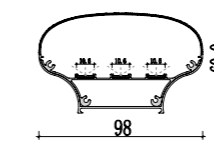

618-S9860
pg224