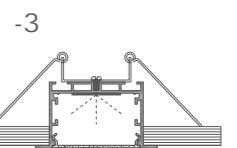

Installation steps