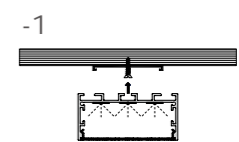

Recessed series

Corner linear fixture

XL 641-BM5035

XL 822-BM7535

Dimension

Installation steps

185

-OR-