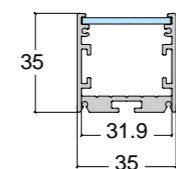

XL 167-M3535