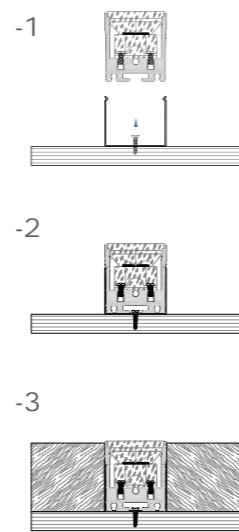

180

Dimension

Installation steps

Accessories

181

Dimension

Installation steps

Accessories