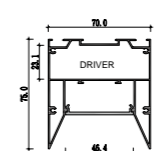

Corner linear fixture

Large size
Suspended series

192

Dimension

Installation steps

193

XL 364-BM5075

XL 363-BM7075