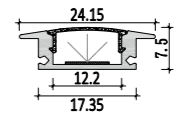

Recessed series

Corner linear fixture

Mini size
Recessed series

104

Dimension

Installation steps

105

Accessories