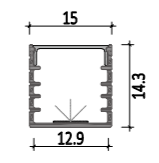

Mini size
Surface-mounted linear fixture

Mini size

Surface-mounted series

Dimension

Installation steps

XL 108-M1515

Accessories

Dimension