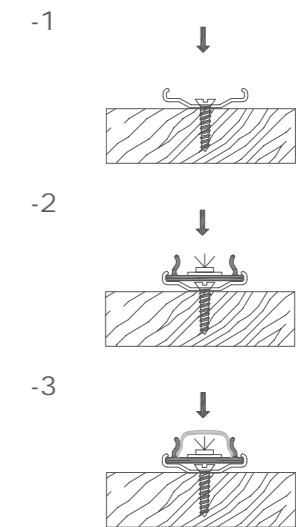

Accessories

XL 551-M1505
XL 552-M1805