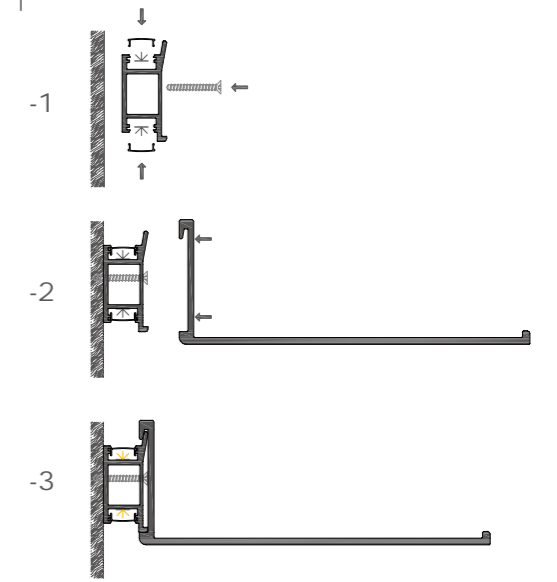

Installation steps

081

Accessories

082

Trimless series

Laminate&Stair linear light series

The staggered installation layer by layer is simple and practical. Under the lighting of the light, the light becomes a beautiful scenery in the furniture. The combination of aluminum stair handrail and lighting makes the simple space more atmosphere.

XL 6066-M23075

Dimension

Installation steps

083

Accessories

Mini size Three-side light series

The staggered installation layer by layer is simple and practical. Under the lighting of the light, the light becomes a beautiful scenery in the furniture
The combination of aluminum stair handrail and lighting makes the simple space more atmosphere