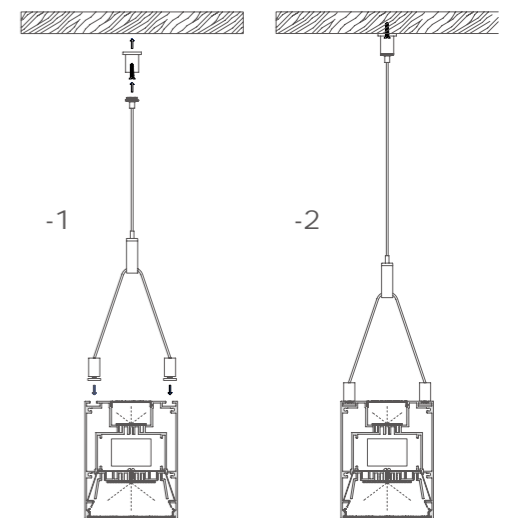

XL 674-BM5090

Dimension

Installation steps

195

XL 675-BM7595

Accessories

Suspended series

Corner linear fixture