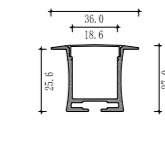

078-BY3627
pg189