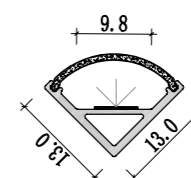

070

071

Corner light fixture series product is a compact, rounded asymmetrical channel with a 120-degree beam angle ideal for a wide, even spread of light. This channel is designed for corner and angled applications and includes a choice of clear, frosted or milky diffuser.

Dimension

Installation steps

Accessories