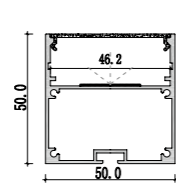

501-BM5050
pg198