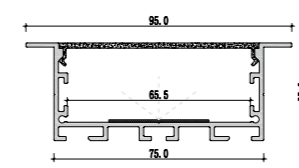

821-BY9535
pg190