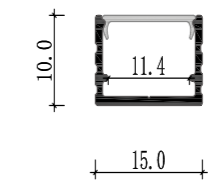

Mini size
Surface-mounted linear fixture

Mini size

Surface-mounted series

Dimension

Installation steps

Accessories

Dimension

Installation steps

Accessories

044

045

These Surface-mounted linear fixtures are our hot-selling products with a narrow, low profile. The 118-degree beam angle is ideal for a wide, even spread of light like in cove and wall-washing applications. They can create clean, modern linear designs for retail stores, commercial buildings and residential interiors. Some of them can also be used in conjunction with our tiltable stands. There are includes a choice of clear, frosted or milky diffuser. We also support customized product if you have a good idea.