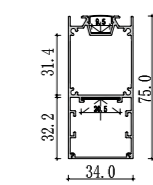

699-BM3475
pg194