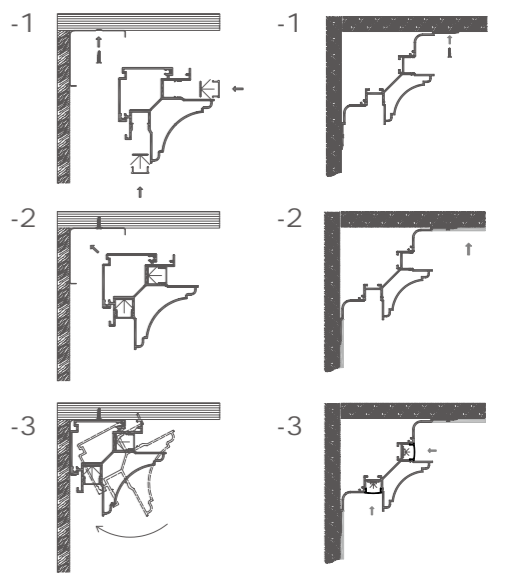

Accessories