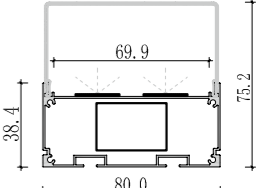

633-BM8075
pg213