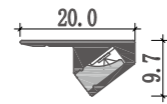

Dimension

Accessories

XL 559-M2010