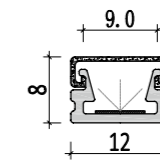

Mini size

Surface-mounted linear fixture

These Surface-mounted linear fixtures are our hot-selling products with a narrow, low profile. The 118-degree beam angle is ideal for a wide, even spread of light like in cove and wall-washing applications. They can create clean, modern linear designs for retail stores, commercial buildings and residential interiors. Some of them can also be used in conjunction with our tiltable stands. There are includes a choice of clear, frosted or milky diffuser. We also support customized product if you have a good idea.

Dimension

Installation steps

XL 066-M1208

Accessories

Dimension

Installation steps

XL 107-M1308

Accessories