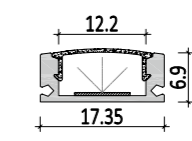

Dimension

XL 013-M1707