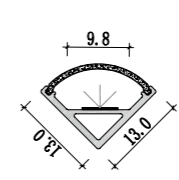

212-M1313
pg071