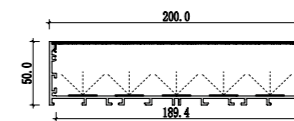

Accessories

Recessed series

Corner linear fixture

Large size
Recessed series

188

XL 078-BY3627

XL 640-BY6535

Dimension